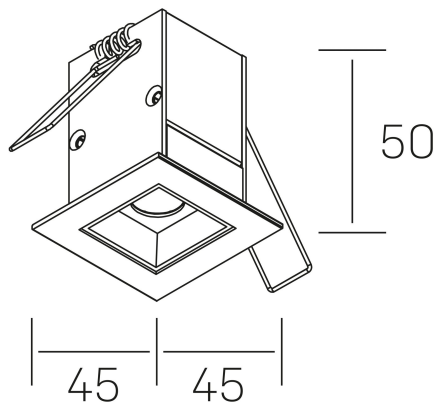

n ses
K51300.01.RF.BK-BK.30.ST.9.30.PU

GENERAL DETAILS

INSTALLATION	recessed with frame
FINISHES ALUMINIUM	Black-Black
LIGHT DIRECTION	Fixed
BEAM ANGLE	30°
INT/EXT IP DEGREE	IP20/23
MATERIAL	Aluminum
IK DEGREE	IK 6
UTILIZATION	Indoor
WARRANTY	3 years

ELECTRICAL DETAILS

LAMP	LED
POWER	2 W
COLOUR TEMPERATURE	3000K
LUMINOUS FLUX	185 Lm
EFFICACY DIMMING	62 Lm/W
DIMABLE	Push
DRIVER	Remote
CLASS PROTECTION	II
COLOUR RENDERING INDEX	CRI>90
VOLTAGE	220-240 V
FRECUENCIA	50-60 Hz
CURRENT INTENSITY	700 mA
LIFE TIME	35.000 h

GENERAL DIMENSIONS

DIMENSIONS	45×45 mm
CUT OUT	37×37 mm
DIMENSIONES DE EMBALAJE	115 × 85 × 80 mm
PESO NETO	14

*Please might expect a max.15% figure reduction in finishes other than white