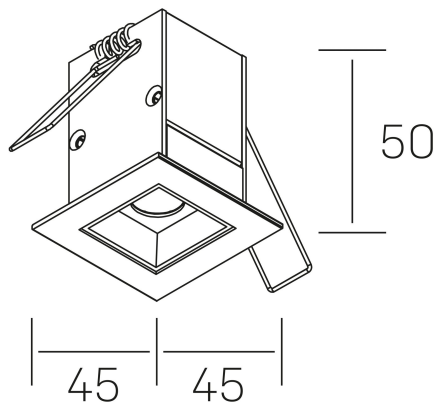

n ses
K51300.01.RF.BK-BK.30.ST.9.30.DA

GENERAL DETAILS

INSTALLATION	recessed with frame
FINISHES ALUMINIUM	Black-Black
LIGHT DIRECTION	Fixed
BEAM ANGLE	30°
INT/EXT IP DEGREE	IP20/23
MATERIAL	Aluminum
IK DEGREE	IK 6
UTILIZATION	Indoor
WARRANTY	3 years

ELECTRICAL DETAILS

LAMP	LED
POWER	2 W
COLOUR TEMPERATURE	3000K
LUMINOUS FLUX	185 Lm
EFFICACY DIMMING	62 Lm/W
DIMABLE	DALI
DRIVER	Remote
CLASS PROTECTION	II
COLOUR RENDERING INDEX	CRI>90
VOLTAGE	220-240 V
FRECUENCIA	50-60 Hz
CURRENT INTENSITY	700 mA
LIFE TIME	50.000 h

GENERAL DIMENSIONS

DIMENSIONS	45×45 mm
CUT OUT	37×37 mm
DIMENSIONES DE EMBALAJE	115 × 85 × 80 mm
PESO NETO	14

*Please might expect a max.15% figure reduction in finishes other than white