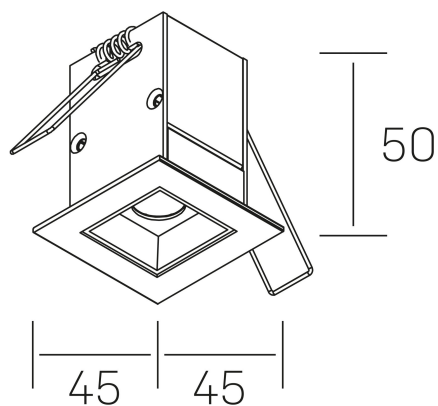

nse
K51300.01.RF.BK-BK.30.ST.9.30

GENERAL DETAILS

INSTALLATION	recessed with frame
FINISHES ALUMINIUM	Black-Black
LIGHT DIRECTION	Fixed
BEAM ANGLE	30°
INT/EXT IP DEGREE	IP20/23
MATERIAL	Aluminum
IK DEGREE	IK 6
UTILIZATION	Indoor
WARRANTY	3 years

ELECTRICAL DETAILS

LAMP	LED
POWER	2 W
COLOUR TEMPERATURE	3000K
LUMINOUS FLUX	185 Lm
EFFICACY DIMMING	62 Lm/W
DIMABLE	No Dim
DRIVER	Remote
CLASS PROTECTION	II
COLOUR RENDERING INDEX	CRI>90
VOLTAGE	220-240 V
FRECUENCIA	50-60 Hz
CURRENT INTENSITY	700 mA
LIFE TIME	50.000 h

GENERAL DIMENSIONS

DIMENSIONS	45×45 mm
CUT OUT	37×37 mm
DIMENSIONES DE EMBALAJE	115 × 85 × 80 mm
PESO NETO	14

*Please might expect a max.15% figure reduction in finishes other than white