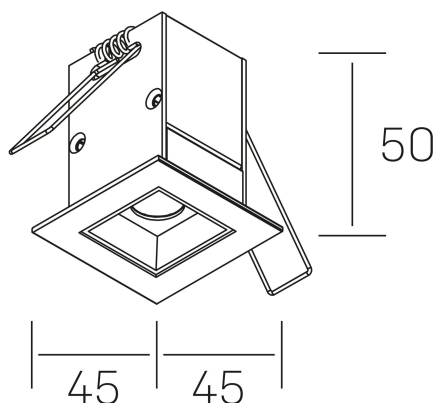

n ses
K51300.01.RF.BK-BK.30.ST.9.27.PU

GENERAL DETAILS

INSTALLATION	recessed with frame
FINISHES ALUMINIUM	Black-Black
LIGHT DIRECTION	Fixed
BEAM ANGLE	30°
INT/EXT IP DEGREE	IP20/23
MATERIAL	Aluminum
IK DEGREE	IK 6
UTILIZATION	Indoor
WARRANTY	3 years

ELECTRICAL DETAILS

LAMP	LED
POWER	2 W
COLOUR TEMPERATURE	2700K
LUMINOUS FLUX	175 Lm
EFFICACY DIMMING	58 Lm/W
DIMABLE	Push
DRIVER	Remote
CLASS PROTECTION	II
COLOUR RENDERING INDEX	CRI>90
VOLTAGE	220-240 V
FRECUENCIA	50-60 Hz
CURRENT INTENSITY	700 mA
LIFE TIME	50.000 h

GENERAL DIMENSIONS

DIMENSIONS	45×45 mm
CUT OUT	37×37 mm
DIMENSIONES DE EMBALAJE	115 × 85 × 80 mm
PESO NETO	14

*Please might expect a max.15% figure reduction in finishes other than white