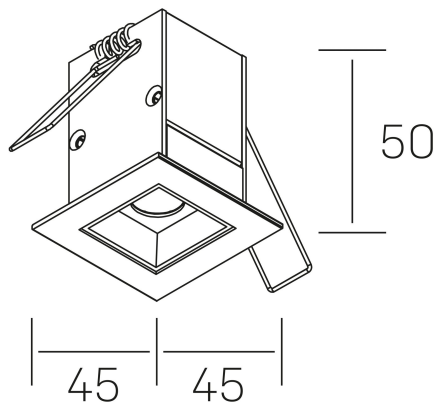

## GENERAL DETAILS

INSTALLATION	recessed with frame
FINISHES ALUMINIUM	Black-Black
LIGHT DIRECTION	Fixed
BEAM ANGLE	30°
INT/EXT IP DEGREE	IP20/23
MATERIAL	Aluminum
IK DEGREE	IK 6
UTILIZATION	Indoor
WARRANTY	3 years

## GENERAL DIMENSIONS

DIMENSIONS	45×45 mm
CUT OUT	37×37 mm
DIMENSIONES DE EMBALAJE	115 × 85 × 80 mm
PESO NETO	14

\*Please might expect a max.15% figure reduction in finishes other than white