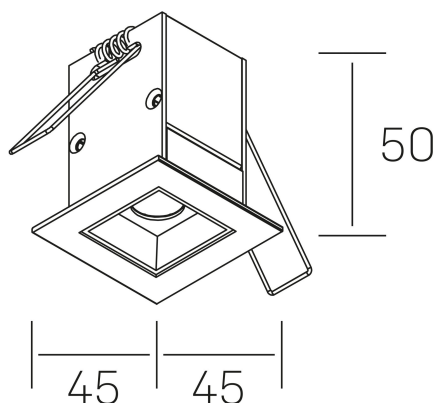

n ses
K51300.01.RF.BK-BK.30.ST.9.27

GENERAL DETAILS

INSTALLATION	recessed with frame
FINISHES ALUMINIUM	Black-Black
LIGHT DIRECTION	Fixed
BEAM ANGLE	30°
INT/EXT IP DEGREE	IP20/23
MATERIAL	Aluminum
IK DEGREE	IK 6
UTILIZATION	Indoor
WARRANTY	3 years

ELECTRICAL DETAILS

LAMP	LED
POWER	2 W
COLOUR TEMPERATURE	2700K
LUMINOUS FLUX	175 Lm
EFFICACY DIMMING	58 Lm/W
DIMABLE	No Dim
DRIVER	Remote
CLASS PROTECTION	II
COLOUR RENDERING INDEX	CRI>90
VOLTAGE	220-240 V
FRECUENCIA	50-60 Hz
CURRENT INTENSITY	700 mA
LIFE TIME	35.000 h

GENERAL DIMENSIONS

DIMENSIONS	45×45 mm
CUT OUT	37×37 mm
DIMENSIONES DE EMBALAJE	115 × 85 × 80 mm
PESO NETO	14

*Please might expect a max.15% figure reduction in finishes other than white