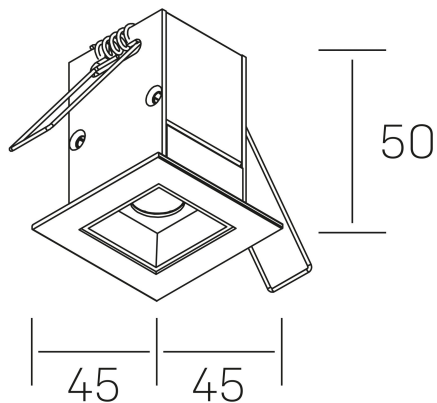

n ses
K51300.01.RF.BK-BK.15.ST.9.40.PU

GENERAL DETAILS

INSTALLATION	recessed with frame
FINISHES ALUMINIUM	Black-Black
LIGHT DIRECTION	Fixed
BEAM ANGLE	15°
INT/EXT IP DEGREE	IP20/23
MATERIAL	Aluminum
IK DEGREE	IK 6
UTILIZATION	Indoor
WARRANTY	3 years

ELECTRICAL DETAILS

LAMP	LED
POWER	2 W
COLOUR TEMPERATURE	4000K
LUMINOUS FLUX	195 Lm
EFFICACY DIMMING	65 Lm/W
DIMABLE	Push
DRIVER	Remote
CLASS PROTECTION	II
COLOUR RENDERING INDEX	CRI>90
VOLTAGE	220-240 V
FRECUENCIA	50-60 Hz
CURRENT INTENSITY	700 mA
LIFE TIME	50.000 h

GENERAL DIMENSIONS

DIMENSIONS	45×45 mm
CUT OUT	37×37 mm
DIMENSIONES DE EMBALAJE	115 × 85 × 80 mm
PESO NETO	14

*Please might expect a max.15% figure reduction in finishes other than white