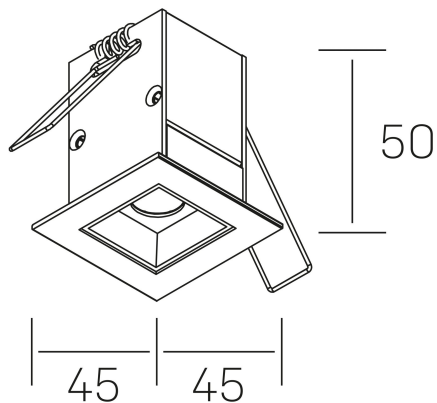

## GENERAL DETAILS

INSTALLATION	recessed with frame
FINISHES ALUMINIUM	Black-Black
LIGHT DIRECTION	Fixed
BEAM ANGLE	15°
INT/EXT IP DEGREE	IP20/23
MATERIAL	Aluminum
IK DEGREE	IK 6
UTILIZATION	Indoor
WARRANTY	3 years

## GENERAL DIMENSIONS

DIMENSIONS	45×45 mm
CUT OUT	37×37 mm
DIMENSIONES DE EMBALAJE	115 × 85 × 80 mm
PESO NETO	14

\*Please might expect a max.15% figure reduction in finishes other than white