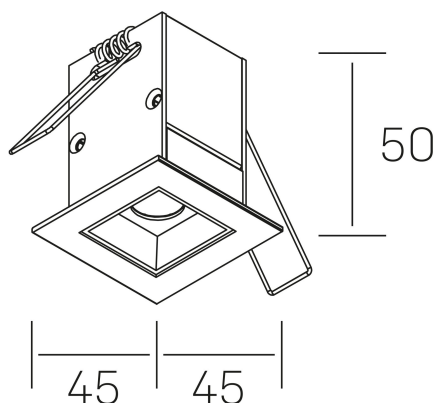

## GENERAL DETAILS

INSTALLATION	recessed with frame
FINISHES ALUMINIUM	Black-Black
LIGHT DIRECTION	Fixed
BEAM ANGLE	15°
INT/EXT IP DEGREE	IP20/23
MATERIAL	Aluminum
IK DEGREE	IK 6
UTILIZATION	Indoor
WARRANTY	3 years

## GENERAL DIMENSIONS

DIMENSIONS	45×45 mm
CUT OUT	37×37 mm
DIMENSIONES DE EMBALAJE	115 × 85 × 80 mm
PESO NETO	14

\*Please might expect a max.15% figure reduction in finishes other than white