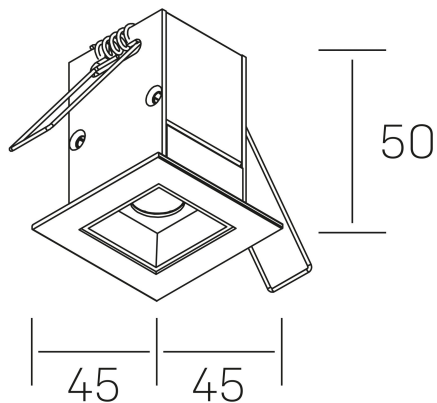

## GENERAL DETAILS

INSTALLATION	recessed with frame
FINISHES ALUMINIUM	Black-Black
LIGHT DIRECTION	Fixed
BEAM ANGLE	15°
INT/EXT IP DEGREE	IP20/23
MATERIAL	Aluminum
IK DEGREE	IK 6
UTILIZATION	Indoor
WARRANTY	5 years

## GENERAL DIMENSIONS

DIMENSIONS	.01 (45x45mm)
CUT OUT	37x37 mm
DIMENSIONES DE EMBALAJE	115 × 85 × 80 mm
PESO NETO	14

\*Please might expect a max.15% figure reduction in finishes other than white