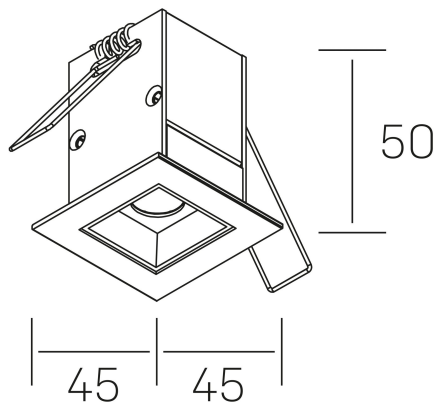

n ses
K51300.01.RF.BK-BK.15.ST.9.40.DA

GENERAL DETAILS

INSTALLATION	recessed with frame
FINISHES ALUMINIUM	Black-Black
LIGHT DIRECTION	Fixed
BEAM ANGLE	15°
INT/EXT IP DEGREE	IP20/23
MATERIAL	Aluminum
IK DEGREE	IK 6
UTILIZATION	Indoor
WARRANTY	3 years

ELECTRICAL DETAILS

LAMP	LED
POWER	2 W
COLOUR TEMPERATURE	4000K
LUMINOUS FLUX	195 Lm
EFFICACY DIMMING	65 Lm/W
DIMABLE	DALI
DRIVER	Remote
CLASS PROTECTION	II
COLOUR RENDERING INDEX	CRI>90
VOLTAGE	220-240 V
FRECUENCIA	50-60 Hz
CURRENT INTENSITY	700 mA
LIFE TIME	50.000 h

GENERAL DIMENSIONS

DIMENSIONS	45×45 mm
CUT OUT	37×37 mm
DIMENSIONES DE EMBALAJE	115 × 85 × 80 mm
PESO NETO	14

*Please might expect a max.15% figure reduction in finishes other than white