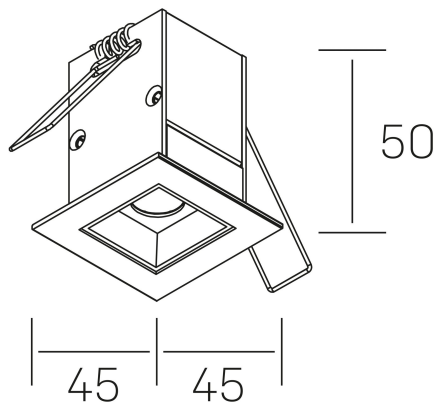

n ses
K51300.01.RF.BK-BK.15.ST.9.30.DA

GENERAL DETAILS

INSTALLATION	recessed with frame
FINISHES ALUMINIUM	Black-Black
LIGHT DIRECTION	Fixed
BEAM ANGLE	15°
INT/EXT IP DEGREE	IP20/23
MATERIAL	Aluminum
IK DEGREE	IK 6
UTILIZATION	Indoor
WARRANTY	3 years

ELECTRICAL DETAILS

LAMP	LED
POWER	2 W
COLOUR TEMPERATURE	3000K
LUMINOUS FLUX	185 Lm
EFFICACY DIMMING	62 Lm/W
DIMABLE	DALI
DRIVER	Remote
CLASS PROTECTION	II
COLOUR RENDERING INDEX	CRI>90
VOLTAGE	220-240 V
FRECUENCIA	50-60 Hz
CURRENT INTENSITY	700 mA
LIFE TIME	35.000 h

GENERAL DIMENSIONS

DIMENSIONS	45×45 mm
CUT OUT	37×37 mm
DIMENSIONES DE EMBALAJE	115 × 85 × 80 mm
PESO NETO	14

*Please might expect a max.15% figure reduction in finishes other than white