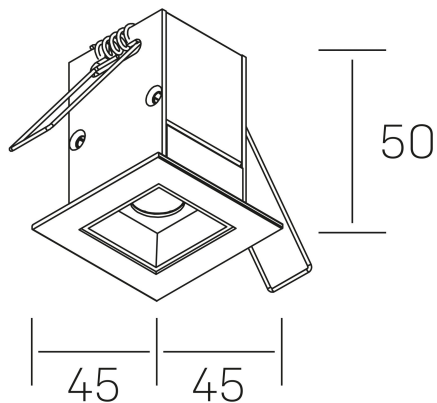

nse
K51300.01.RF.BK-BK.15.ST.9.30

GENERAL DETAILS

INSTALLATION	recessed with frame
FINISHES ALUMINIUM	Black-Black
LIGHT DIRECTION	Fixed
BEAM ANGLE	15°
INT/EXT IP DEGREE	IP20/23
MATERIAL	Aluminum
IK DEGREE	IK 6
UTILIZATION	Indoor
WARRANTY	3 years

ELECTRICAL DETAILS

LAMP	LED
POWER	2 W
COLOUR TEMPERATURE	3000K
LUMINOUS FLUX	185 Lm
EFFICACY DIMMING	62 Lm/W
DIMABLE	No Dim
DRIVER	Remote
CLASS PROTECTION	II
COLOUR RENDERING INDEX	CRI>90
VOLTAGE	220-240 V
FRECUENCIA	50-60 Hz
CURRENT INTENSITY	700 mA
LIFE TIME	50.000 h

GENERAL DIMENSIONS

DIMENSIONS	45×45 mm
CUT OUT	37×37 mm
DIMENSIONES DE EMBALAJE	115 × 85 × 80 mm
PESO NETO	14

*Please might expect a max.15% figure reduction in finishes other than white