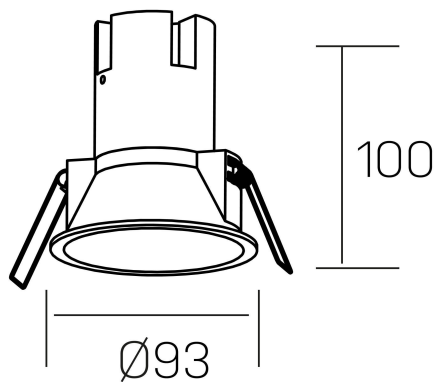

noon
K50800.03.RF.WH-WH.38.ST.8.40.PU

GENERAL DETAILS

INSTALLATION	recessed with frame
FINISHES ALUMINIUM	White-White
LIGHT DIRECTION	Fixed
BEAM ANGLE	38°
INT/EXT IP DEGREE	IP 23
MATERIAL	Aluminio/Polycarbonato
IK DEGREE	IK03
UTILIZATION	Indoor
WARRANTY	3 years

ELECTRICAL DETAILS

LAMP	LED
POWER	10W
COLOUR TEMPERATURE	4000K
LUMINOUS FLUX	910 Lm
EFFICACY DIMMING	87 Lm/W
DIMABLE	Push
DRIVER	Remote
CLASS PROTECTION	II
COLOUR RENDERING INDEX	CRI >80
VOLTAGE	220-240 V
FRECUENCIA	50-60 Hz
CURRENT INTENSITY	250 mA
LIFE TIME	35.000 h

GENERAL DIMENSIONS

DIMENSIONS	Ø 93 mm
CUT OUT	Ø 85 mm
HEIGHT	h 100 mm
DIMENSIONES DE EMBALAJE	110 × 105 × 120 mm
PESO NETO	0.25

*Please might expect a max.15% figure reduction in finishes other than white