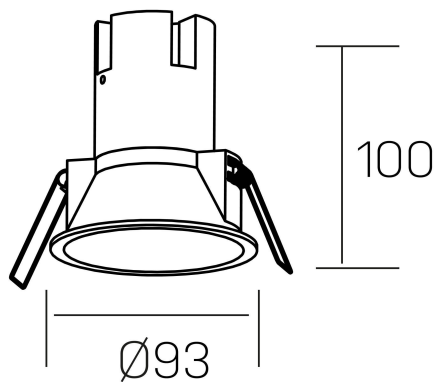

noon
K50800.03.RF.WH-WH.38.ST.8.40.PU

GENERAL DETAILS

INSTALLATION	recessed with frame
FINISHES ALUMINIUM	White-White
LIGHT DIRECTION	Fixed
BEAM ANGLE	38°
INT/EXT IP DEGREE	IP 23
MATERIAL	Aluminio/Polycarbonato
IK DEGREE	IK03
UTILIZATION	Indoor
WARRANTY	3 years

ELECTRICAL DETAILS

LAMP	LED
POWER	10W
COLOUR TEMPERATURE	4000K
LUMINOUS FLUX	910 Lm
EFFICACY DIMMING	87 Lm/W
DIMABLE	Push
DRIVER	Remote
CLASS PROTECTION	II
COLOUR RENDERING INDEX	CRI >80
VOLTAGE	220-240 V
FRECUENCIA	50-60 Hz
CURRENT INTENSITY	250 mA
LIFE TIME	50.000 h

GENERAL DIMENSIONS

DIMENSIONS	Ø 93 mm
CUT OUT	Ø 85 mm
HEIGHT	h 100 mm
DIMENSIONES DE EMBALAJE	110 × 105 × 120 mm
PESO NETO	0.25

*Please might expect a max.15% figure reduction in finishes other than white