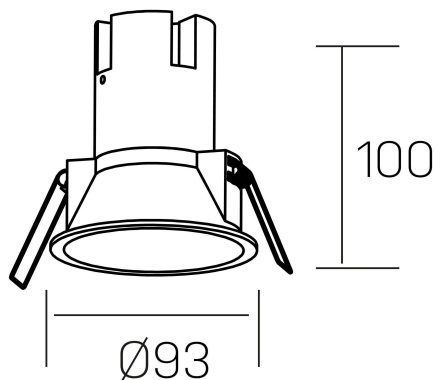

noon
K50800.03.RF.WH-WH.38.ST.8.40.DA

GENERAL DETAILS

INSTALLATION	recessed with frame
FINISHES ALUMINIUM	White-White
LIGHT DIRECTION	Fixed
BEAM ANGLE	38°
INT/EXT IP DEGREE	IP 23
MATERIAL	Aluminio/Polycarbonato
IK DEGREE	IK03
UTILIZATION	Indoor
WARRANTY	3 years

ELECTRICAL DETAILS

LAMP	LED
POWER	10W
COLOUR TEMPERATURE	4000K
LUMINOUS FLUX	910 Lm
EFFICACY DIMMING	87 Lm/W
DIMABLE	DALI
DRIVER	Remote
CLASS PROTECTION	II
COLOUR RENDERING INDEX	CRI >80
VOLTAGE	220-240 V
FRECUENCIA	50-60 Hz
CURRENT INTENSITY	250 mA
LIFE TIME	50.000 h

GENERAL DIMENSIONS

DIMENSIONS	Ø 93 mm
CUT OUT	Ø 85 mm
HEIGHT	h 100 mm
DIMENSIONES DE EMBALAJE	110 × 105 × 120 mm
PESO NETO	0.25

*Please might expect a max.15% figure reduction in finishes other than white