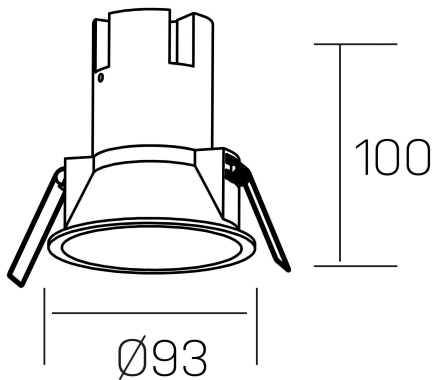

noon
K50800.03.RF.WH-WH.38.ST.8.40.DA

GENERAL DETAILS

INSTALLATION	recessed with frame
FINISHES ALUMINIUM	White-White
LIGHT DIRECTION	Fixed
BEAM ANGLE	38°
INT/EXT IP DEGREE	IP 23
MATERIAL	Aluminio/Polycarbonato
IK DEGREE	IK03
UTILIZATION	Indoor
WARRANTY	3 years

ELECTRICAL DETAILS

LAMP	LED
POWER	10W
COLOUR TEMPERATURE	4000K
LUMINOUS FLUX	910 Lm
EFFICACY DIMMING	87 Lm/W
DIMABLE	DALI
DRIVER	Remote
CLASS PROTECTION	II
COLOUR RENDERING INDEX	CRI >80
VOLTAGE	220-240 V
FRECUENCIA	50-60 Hz
CURRENT INTENSITY	250 mA
LIFE TIME	35.000 h

GENERAL DIMENSIONS

DIMENSIONS	Ø 93 mm
CUT OUT	Ø 85 mm
HEIGHT	h 100 mm
DIMENSIONES DE EMBALAJE	110 × 105 × 120 mm
PESO NETO	0.25

*Please might expect a max.15% figure reduction in finishes other than white