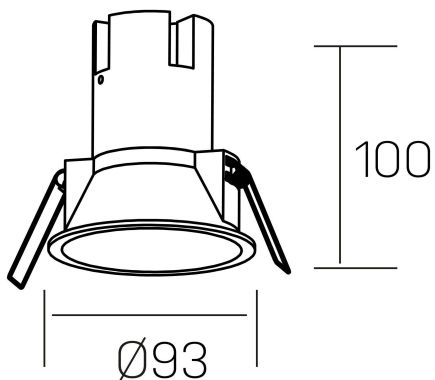

noon
K50800.03.RF.WH-WH.38.ST.8.40.D1

GENERAL DETAILS

INSTALLATION	recessed with frame
FINISHES ALUMINIUM	White-White
LIGHT DIRECTION	Fixed
BEAM ANGLE	38°
INT/EXT IP DEGREE	IP 23
MATERIAL	Aluminio/Polycarbonato
IK DEGREE	IK03
UTILIZATION	Indoor
WARRANTY	3 years

ELECTRICAL DETAILS

LAMP	LED
POWER	10W
COLOUR TEMPERATURE	4000K
LUMINOUS FLUX	910 Lm
EFFICACY DIMMING	87 Lm/W
DIMABLE	1.10v
DRIVER	Remote
CLASS PROTECTION	II
COLOUR RENDERING INDEX	CRI >80
VOLTAGE	220-240 V
FRECUENCIA	50-60 Hz
CURRENT INTENSITY	250 mA
LIFE TIME	50.000 h

GENERAL DIMENSIONS

DIMENSIONS	Ø 93 mm
CUT OUT	Ø 85 mm
HEIGHT	h 100 mm
DIMENSIONES DE EMBALAJE	110 × 105 × 120 mm
PESO NETO	0.25

*Please might expect a max.15% figure reduction in finishes other than white