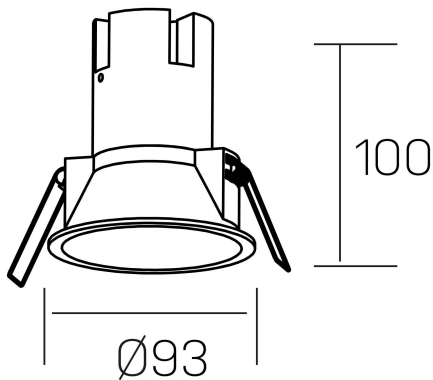

noon
K50800.03.RF.WH-WH.38.ST.8.40.D1

GENERAL DETAILS

INSTALLATION	recessed with frame
FINISHES ALUMINIUM	White-White
LIGHT DIRECTION	Fixed
BEAM ANGLE	38°
INT/EXT IP DEGREE	IP 23
MATERIAL	Aluminio/Polycarbonato
IK DEGREE	IK03
UTILIZATION	Indoor
WARRANTY	3 years

ELECTRICAL DETAILS

LAMP	LED
POWER	10W
COLOUR TEMPERATURE	4000K
LUMINOUS FLUX	910 Lm
EFFICACY DIMMING	87 Lm/W
DIMABLE	1.10v
DRIVER	Remote
CLASS PROTECTION	II
COLOUR RENDERING INDEX	CRI >80
VOLTAGE	220-240 V
FRECUENCIA	50-60 Hz
CURRENT INTENSITY	250 mA
LIFE TIME	35.000 h

GENERAL DIMENSIONS

DIMENSIONS	Ø 93 mm
CUT OUT	Ø 85 mm
HEIGHT	h 100 mm
DIMENSIONES DE EMBALAJE	110 × 105 × 120 mm
PESO NETO	0.25

*Please might expect a max.15% figure reduction in finishes other than white