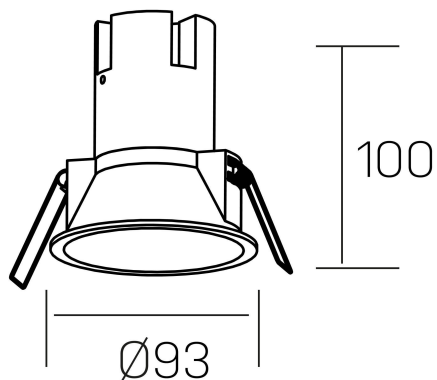

**noon**  
K50800.03.RF.WH-WH.38.ST.8.40.D1

#### GENERAL DETAILS

INSTALLATION	recessed with frame
FINISHES ALUMINIUM	White-White
LIGHT DIRECTION	Fixed
BEAM ANGLE	38°
INT/EXT IP DEGREE	IP 23
MATERIAL	Aluminio/Polycarbonato
IK DEGREE	IK03
UTILIZATION	Indoor
WARRANTY	3 years

#### ELECTRICAL DETAILS

LAMP	LED
POWER	10W
COLOUR TEMPERATURE	4000K
LUMINOUS FLUX	910 Lm
EFFICACY DIMMING	87 Lm/W
DIMABLE	1.10v
DRIVER	Remote
CLASS PROTECTION	II
COLOUR RENDERING INDEX	CRI >80
VOLTAGE	220-240 V
FRECUENCIA	50-60 Hz
CURRENT INTENSITY	250 mA
LIFE TIME	35.000 h

#### GENERAL DIMENSIONS

DIMENSIONS	Ø 93 mm
CUT OUT	Ø 85 mm
HEIGHT	h 100 mm
DIMENSIONES DE EMBALAJE	110 × 105 × 120 mm
PESO NETO	0.25

\*Please might expect a max.15% figure reduction in finishes other than white