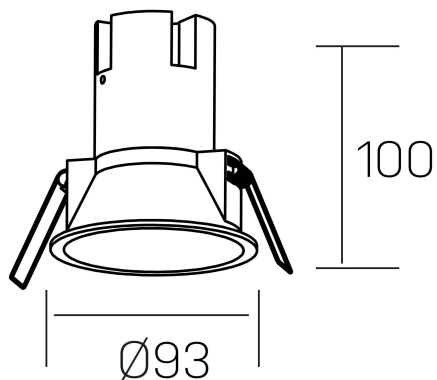

**noon**  
K50800.03.RF.WH-WH.38.ST.8.40

#### GENERAL DETAILS

INSTALLATION	recessed with frame
FINISHES ALUMINIUM	White-White
LIGHT DIRECTION	Fixed
BEAM ANGLE	38°
INT/EXT IP DEGREE	IP 23
MATERIAL	Aluminio/Polycarbonato
IK DEGREE	IK03
UTILIZATION	Indoor
WARRANTY	3 years

#### ELECTRICAL DETAILS

LAMP	LED
POWER	10W
COLOUR TEMPERATURE	4000K
LUMINOUS FLUX	910 Lm
EFFICACY DIMMING	87 Lm/W
DIMABLE	No Dim
DRIVER	Remote
CLASS PROTECTION	II
COLOUR RENDERING INDEX	CRI >80
VOLTAGE	220-240 V
FRECUENCIA	50-60 Hz
CURRENT INTENSITY	250 mA
LIFE TIME	35.000 h

#### GENERAL DIMENSIONS

DIMENSIONS	Ø 93 mm
CUT OUT	Ø 85 mm
HEIGHT	h 100 mm
DIMENSIONES DE EMBALAJE	110 × 105 × 120 mm
PESO NETO	0.25

\*Please might expect a max.15% figure reduction in finishes other than white