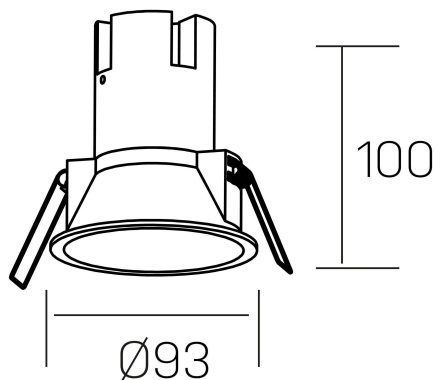

**noon**  
K50800.03.RF.WH-WH.38.ST.8.40

#### GENERAL DETAILS

INSTALLATION	recessed with frame
FINISHES ALUMINIUM	White-White
LIGHT DIRECTION	Fixed
BEAM ANGLE	38°
INT/EXT IP DEGREE	IP 23
MATERIAL	Aluminio/Polycarbonato
IK DEGREE	IK03
UTILIZATION	Indoor
WARRANTY	3 years

#### ELECTRICAL DETAILS

LAMP	LED
POWER	10W
COLOUR TEMPERATURE	4000K
LUMINOUS FLUX	910 Lm
EFFICACY DIMMING	87 Lm/W
DIMABLE	No Dim
DRIVER	Remote
CLASS PROTECTION	II
COLOUR RENDERING INDEX	CRI >80
VOLTAGE	220-240 V
FRECUENCIA	50-60 Hz
CURRENT INTENSITY	250 mA
LIFE TIME	50.000 h

#### GENERAL DIMENSIONS

DIMENSIONS	Ø 93 mm
CUT OUT	Ø 85 mm
HEIGHT	h 100 mm
DIMENSIONES DE EMBALAJE	110 × 105 × 120 mm
PESO NETO	0.25

\*Please might expect a max.15% figure reduction in finishes other than white