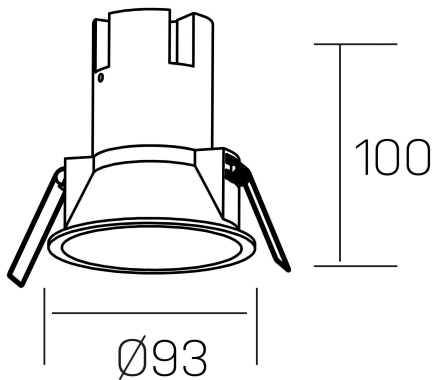

**noon**  
K50800.03.RF.WH-WH.38.ST.8.30.PU

#### GENERAL DETAILS

INSTALLATION	recessed with frame
FINISHES ALUMINIUM	White-White
LIGHT DIRECTION	Fixed
BEAM ANGLE	38°
INT/EXT IP DEGREE	IP 23
MATERIAL	Aluminio/Polycarbonato
IK DEGREE	IK03
UTILIZATION	Indoor
WARRANTY	3 years

#### ELECTRICAL DETAILS

LAMP	LED
POWER	10W
COLOUR TEMPERATURE	3000K
LUMINOUS FLUX	900 lm
EFFICACY DIMMING	86 Lm/W
DIMABLE	Push
DRIVER	Remote
CLASS PROTECTION	II
COLOUR RENDERING INDEX	CRI >80
VOLTAGE	220-240 V
FRECUENCIA	50-60 Hz
CURRENT INTENSITY	250 mA
LIFE TIME	50.000 h

#### GENERAL DIMENSIONS

DIMENSIONS	Ø 93 mm
CUT OUT	Ø 85 mm
HEIGHT	h 100 mm
DIMENSIONES DE EMBALAJE	110 × 105 × 120 mm
PESO NETO	0.25

\*Please might expect a max.15% figure reduction in finishes other than white