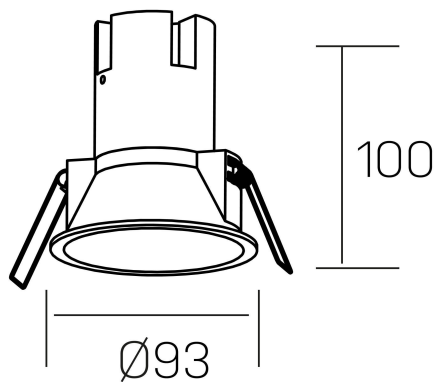

noon
K50800.03.RF.WH-WH.38.ST.8.30.PU

GENERAL DETAILS

INSTALLATION	recessed with frame
FINISHES ALUMINIUM	White-White
LIGHT DIRECTION	Fixed
BEAM ANGLE	38°
INT/EXT IP DEGREE	IP 23
MATERIAL	Aluminio/Polycarbonato
IK DEGREE	IK03
UTILIZATION	Indoor
WARRANTY	3 years

ELECTRICAL DETAILS

LAMP	LED
POWER	10W
COLOUR TEMPERATURE	3000K
LUMINOUS FLUX	900 lm
EFFICACY DIMMING	86 Lm/W
DIMABLE	Push
DRIVER	Remote
CLASS PROTECTION	II
COLOUR RENDERING INDEX	CRI >80
VOLTAGE	220-240 V
FRECUENCIA	50-60 Hz
CURRENT INTENSITY	250 mA
LIFE TIME	35.000 h

GENERAL DIMENSIONS

DIMENSIONS	Ø 93 mm
CUT OUT	Ø 85 mm
HEIGHT	h 100 mm
DIMENSIONES DE EMBALAJE	110 × 105 × 120 mm
PESO NETO	0.25

*Please might expect a max.15% figure reduction in finishes other than white