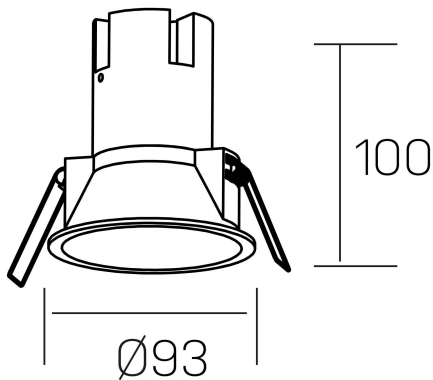

noon
K50800.03.RF.WH-WH.38.ST.8.30.PC

GENERAL DETAILS

INSTALLATION	recessed with frame
FINISHES ALUMINIUM	White-White
LIGHT DIRECTION	Fixed
BEAM ANGLE	38°
INT/EXT IP DEGREE	IP 23
MATERIAL	Aluminio/Polycarbonato
IK DEGREE	IK03
UTILIZATION	Indoor
WARRANTY	3 years

ELECTRICAL DETAILS

LAMP	LED
POWER	10W
COLOUR TEMPERATURE	3000K
LUMINOUS FLUX	900 lm
EFFICACY DIMMING	86 Lm/W
DIMABLE	PHASE CUT
DRIVER	Remote
CLASS PROTECTION	II
COLOUR RENDERING INDEX	CRI >80
VOLTAGE	220-240 V
FRECUENCIA	50-60 Hz
CURRENT INTENSITY	250 mA
LIFE TIME	35.000 h

GENERAL DIMENSIONS

DIMENSIONS	Ø 93 mm
CUT OUT	Ø 85 mm
HEIGHT	h 100 mm
DIMENSIONES DE EMBALAJE	N/A
PESO NETO	0.25

*Please might expect a max.15% figure reduction in finishes other than white