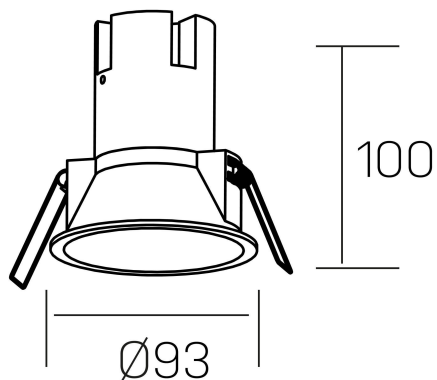

noon
K50800.03.RF.WH-WH.38.ST.8.30.PC

GENERAL DETAILS

INSTALLATION	recessed with frame
FINISHES ALUMINIUM	White-White
LIGHT DIRECTION	Fixed
BEAM ANGLE	38°
INT/EXT IP DEGREE	IP 23
MATERIAL	Aluminio/Polycarbonato
IK DEGREE	IK03
UTILIZATION	Indoor
WARRANTY	3 years

ELECTRICAL DETAILS

LAMP	LED
POWER	10W
COLOUR TEMPERATURE	3000K
LUMINOUS FLUX	900 lm
EFFICACY DIMMING	86 Lm/W
DIMABLE	PHASE CUT
DRIVER	Remote
CLASS PROTECTION	II
COLOUR RENDERING INDEX	CRI >80
VOLTAGE	220-240 V
FRECUENCIA	50-60 Hz
CURRENT INTENSITY	250 mA
LIFE TIME	50.000 h

GENERAL DIMENSIONS

DIMENSIONS	Ø 93 mm
CUT OUT	Ø 85 mm
HEIGHT	h 100 mm
DIMENSIONES DE EMBALAJE	N/A
PESO NETO	0.25

*Please might expect a max.15% figure reduction in finishes other than white