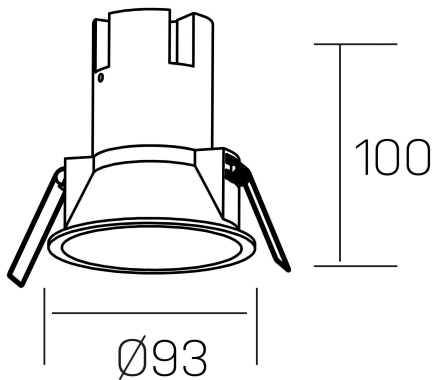

**noon**  
K50800.03.RF.WH-WH.38.ST.8.30.DA

#### GENERAL DETAILS

INSTALLATION	recessed with frame
FINISHES ALUMINIUM	White-White
LIGHT DIRECTION	Fixed
BEAM ANGLE	38°
INT/EXT IP DEGREE	IP 23
MATERIAL	Aluminio/Polycarbonato
IK DEGREE	IK03
UTILIZATION	Indoor
WARRANTY	3 years

#### ELECTRICAL DETAILS

LAMP	LED
POWER	10W
COLOUR TEMPERATURE	3000K
LUMINOUS FLUX	900 lm
EFFICACY DIMMING	86 Lm/W
DIMABLE	DALI
DRIVER	Remote
CLASS PROTECTION	II
COLOUR RENDERING INDEX	CRI >80
VOLTAGE	220-240 V
FRECUENCIA	50-60 Hz
CURRENT INTENSITY	250 mA
LIFE TIME	50.000 h

#### GENERAL DIMENSIONS

DIMENSIONS	Ø 93 mm
CUT OUT	Ø 85 mm
HEIGHT	h 100 mm
DIMENSIONES DE EMBALAJE	110 × 105 × 120 mm
PESO NETO	0.25

\*Please might expect a max.15% figure reduction in finishes other than white