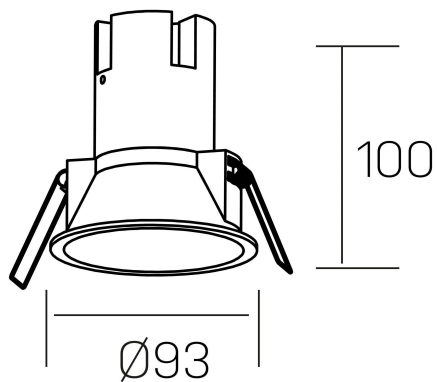

noon
K50800.03.RF.WH-WH.38.ST.8.30.DA

GENERAL DETAILS

INSTALLATION	recessed with frame
FINISHES ALUMINIUM	White-White
LIGHT DIRECTION	Fixed
BEAM ANGLE	38°
INT/EXT IP DEGREE	IP 23
MATERIAL	Aluminio/Polycarbonato
IK DEGREE	IK03
UTILIZATION	Indoor
WARRANTY	3 years

ELECTRICAL DETAILS

LAMP	LED
POWER	10W
COLOUR TEMPERATURE	3000K
LUMINOUS FLUX	900 lm
EFFICACY DIMMING	86 Lm/W
DIMABLE	DALI
DRIVER	Remote
CLASS PROTECTION	II
COLOUR RENDERING INDEX	CRI >80
VOLTAGE	220-240 V
FRECUENCIA	50-60 Hz
CURRENT INTENSITY	250 mA
LIFE TIME	35.000 h

GENERAL DIMENSIONS

DIMENSIONS	Ø 93 mm
CUT OUT	Ø 85 mm
HEIGHT	h 100 mm
DIMENSIONES DE EMBALAJE	110 × 105 × 120 mm
PESO NETO	0.25

*Please might expect a max.15% figure reduction in finishes other than white