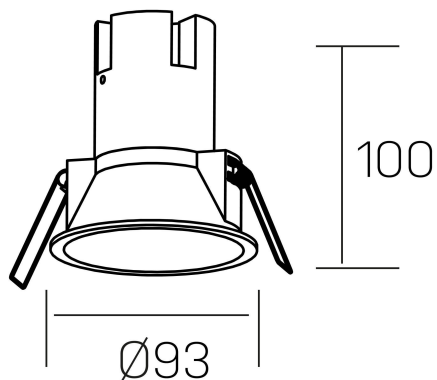

**noon**  
K50800.03.RF.WH-WH.38.ST.8.30.D1

#### GENERAL DETAILS

INSTALLATION	recessed with frame
FINISHES ALUMINIUM	White-White
LIGHT DIRECTION	Fixed
BEAM ANGLE	38°
INT/EXT IP DEGREE	IP 23
MATERIAL	Aluminio/Polycarbonato
IK DEGREE	IK03
UTILIZATION	Indoor
WARRANTY	3 years

#### ELECTRICAL DETAILS

LAMP	LED
POWER	10W
COLOUR TEMPERATURE	3000K
LUMINOUS FLUX	900 lm
EFFICACY DIMMING	86 Lm/W
DIMABLE	1.10v
DRIVER	Remote
CLASS PROTECTION	II
COLOUR RENDERING INDEX	CRI >80
VOLTAGE	220-240 V
FRECUENCIA	50-60 Hz
CURRENT INTENSITY	250 mA
LIFE TIME	50.000 h

#### GENERAL DIMENSIONS

DIMENSIONS	Ø 93 mm
CUT OUT	Ø 85 mm
HEIGHT	h 100 mm
DIMENSIONES DE EMBALAJE	110 × 105 × 120 mm
PESO NETO	0.25

\*Please might expect a max.15% figure reduction in finishes other than white