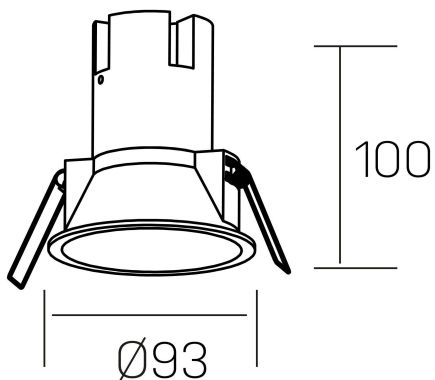

noon
K50800.03.RF.WH-WH.38.ST.8.30

GENERAL DETAILS

INSTALLATION	recessed with frame
FINISHES ALUMINIUM	White-White
LIGHT DIRECTION	Fixed
BEAM ANGLE	38°
INT/EXT IP DEGREE	IP 23
MATERIAL	Aluminio/Polycarbonato
IK DEGREE	IK03
UTILIZATION	Indoor
WARRANTY	3 years

ELECTRICAL DETAILS

LAMP	LED
POWER	10W
COLOUR TEMPERATURE	3000K
LUMINOUS FLUX	900 lm
EFFICACY DIMMING	86 Lm/W
DIMABLE	No Dim
DRIVER	Remote
CLASS PROTECTION	II
COLOUR RENDERING INDEX	CRI >80
VOLTAGE	220-240 V
FRECUENCIA	50-60 Hz
CURRENT INTENSITY	250 mA
LIFE TIME	50.000 h

GENERAL DIMENSIONS

DIMENSIONS	Ø 93 mm
CUT OUT	Ø 85 mm
HEIGHT	h 100 mm
DIMENSIONES DE EMBALAJE	110 × 105 × 120 mm
PESO NETO	0.25

*Please might expect a max.15% figure reduction in finishes other than white