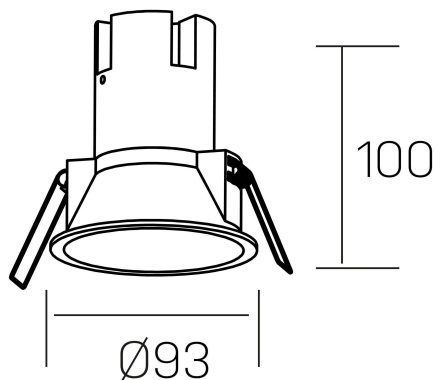

**noon**  
K50800.03.RF.WH-WH.38.ST.8.30

#### GENERAL DETAILS

INSTALLATION	recessed with frame
FINISHES ALUMINIUM	White-White
LIGHT DIRECTION	Fixed
BEAM ANGLE	38°
INT/EXT IP DEGREE	IP 23
MATERIAL	Aluminio/Polycarbonato
IK DEGREE	IK03
UTILIZATION	Indoor
WARRANTY	3 years

#### ELECTRICAL DETAILS

LAMP	LED
POWER	10W
COLOUR TEMPERATURE	3000K
LUMINOUS FLUX	900 lm
EFFICACY DIMMING	86 Lm/W
DIMABLE	No Dim
DRIVER	Remote
CLASS PROTECTION	II
COLOUR RENDERING INDEX	CRI >80
VOLTAGE	220-240 V
FRECUENCIA	50-60 Hz
CURRENT INTENSITY	250 mA
LIFE TIME	35.000 h

#### GENERAL DIMENSIONS

DIMENSIONS	Ø 93 mm
CUT OUT	Ø 85 mm
HEIGHT	h 100 mm
DIMENSIONES DE EMBALAJE	110 × 105 × 120 mm
PESO NETO	0.25

\*Please might expect a max.15% figure reduction in finishes other than white