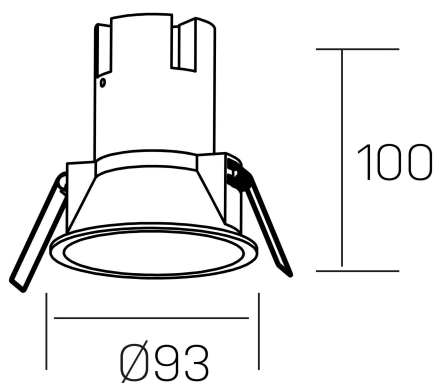

noon
K50800.03.RF.WH-WH.38.ST.8.27.PU

GENERAL DETAILS

INSTALLATION	recessed with frame
FINISHES ALUMINIUM	White-White
LIGHT DIRECTION	Fixed
BEAM ANGLE	38°
INT/EXT IP DEGREE	IP 23
MATERIAL	Aluminio/Polycarbonato
IK DEGREE	IK03
UTILIZATION	Indoor
WARRANTY	3 years

ELECTRICAL DETAILS

LAMP	LED
POWER	10W
COLOUR TEMPERATURE	2700K
LUMINOUS FLUX	890 Lm
EFFICACY DIMMING	85 Lm/W
DIMABLE	Push
DRIVER	Remote
CLASS PROTECTION	II
COLOUR RENDERING INDEX	CRI >80
VOLTAGE	220-240 V
FRECUENCIA	50-60 Hz
CURRENT INTENSITY	250 mA
LIFE TIME	50.000 h

GENERAL DIMENSIONS

DIMENSIONS	Ø 93 mm
CUT OUT	Ø 85 mm
HEIGHT	h 100 mm
DIMENSIONES DE EMBALAJE	110 × 105 × 120 mm
PESO NETO	0.25

*Please might expect a max.15% figure reduction in finishes other than white