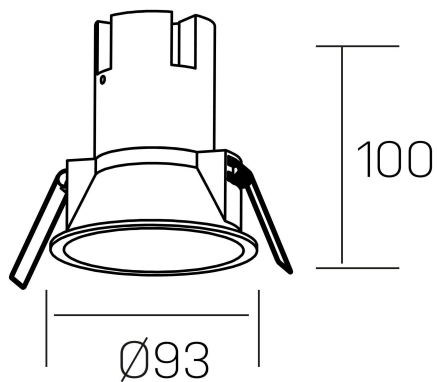

noon
K50800.03.RF.WH-WH.38.ST.8.27.PC

GENERAL DETAILS

INSTALLATION	recessed with frame
FINISHES ALUMINIUM	White-White
LIGHT DIRECTION	Fixed
BEAM ANGLE	38°
INT/EXT IP DEGREE	IP 23
MATERIAL	Aluminio/Polycarbonato
IK DEGREE	IK03
UTILIZATION	Indoor
WARRANTY	3 years

ELECTRICAL DETAILS

LAMP	LED
POWER	10W
COLOUR TEMPERATURE	2700K
LUMINOUS FLUX	890 Lm
EFFICACY DIMMING	85 Lm/W
DIMABLE	PHASE CUT
DRIVER	Remote
CLASS PROTECTION	II
COLOUR RENDERING INDEX	CRI >80
VOLTAGE	220-240 V
FRECUENCIA	50-60 Hz
CURRENT INTENSITY	250 mA
LIFE TIME	35.000 h

GENERAL DIMENSIONS

DIMENSIONS	Ø 93 mm
CUT OUT	Ø 85 mm
HEIGHT	h 100 mm
DIMENSIONES DE EMBALAJE	110 × 105 × 120 mm
PESO NETO	0.25

*Please might expect a max.15% figure reduction in finishes other than white