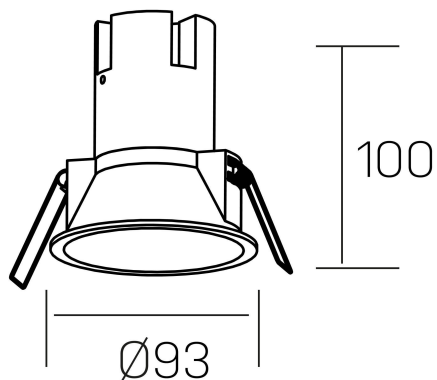

#### GENERAL DETAILS

INSTALLATION	recessed with frame
FINISHES ALUMINIUM	White-White
LIGHT DIRECTION	Fixed
BEAM ANGLE	38°
INT/EXT IP DEGREE	IP 23
MATERIAL	Aluminio/Polycarbonato
IK DEGREE	IK03
UTILIZATION	Indoor
WARRANTY	3 years

#### ELECTRICAL DETAILS

LAMP	LED
POWER	10W
COLOUR TEMPERATURE	2700K
LUMINOUS FLUX	890 Lm
EFFICACY DIMMING	85 Lm/W
DIMABLE	PHASE CUT
DRIVER	Remote
CLASS PROTECTION	II
COLOUR RENDERING INDEX	CRI >80
VOLTAGE	220-240 V
FRECUENCIA	50-60 Hz
CURRENT INTENSITY	250 mA
LIFE TIME	50.000 h

#### GENERAL DIMENSIONS

DIMENSIONS	Ø 93 mm
CUT OUT	Ø 85 mm
HEIGHT	h 100 mm
DIMENSIONES DE EMBALAJE	110 × 105 × 120 mm
PESO NETO	0.25

\*Please might expect a max.15% figure reduction in finishes other than white