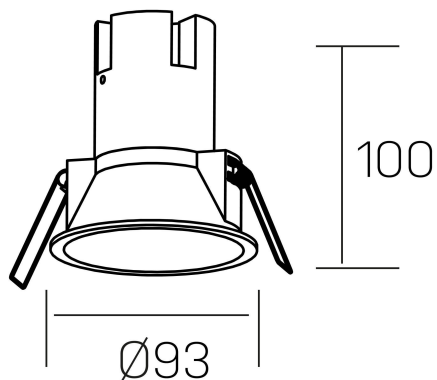

#### GENERAL DETAILS

INSTALLATION	recessed with frame
FINISHES ALUMINIUM	White-White
LIGHT DIRECTION	Fixed
BEAM ANGLE	38°
INT/EXT IP DEGREE	IP 23
MATERIAL	Aluminio/Polycarbonato
IK DEGREE	IK03
UTILIZATION	Indoor
WARRANTY	3 years

#### ELECTRICAL DETAILS

LAMP	LED
POWER	10W
COLOUR TEMPERATURE	2700K
LUMINOUS FLUX	890 Lm
EFFICACY DIMMING	85 Lm/W
DIMABLE	DALI
DRIVER	Remote
CLASS PROTECTION	II
COLOUR RENDERING INDEX	CRI >80
VOLTAGE	220-240 V
FRECUENCIA	50-60 Hz
CURRENT INTENSITY	250 mA
LIFE TIME	35.000 h

#### GENERAL DIMENSIONS

DIMENSIONS	Ø 93 mm
CUT OUT	Ø 85 mm
HEIGHT	h 100 mm
DIMENSIONES DE EMBALAJE	110 × 105 × 120 mm
PESO NETO	0.25

\*Please might expect a max.15% figure reduction in finishes other than white