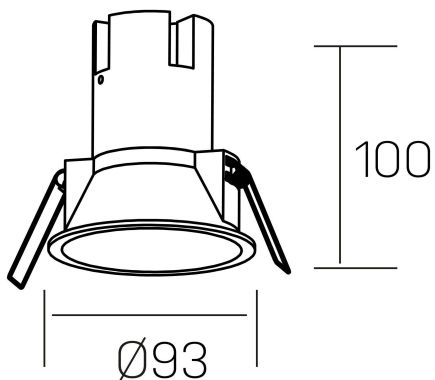

noon
K50800.03.RF.WH-WH.38.ST.8.27.DA

GENERAL DETAILS

INSTALLATION	recessed with frame
FINISHES ALUMINIUM	White-White
LIGHT DIRECTION	Fixed
BEAM ANGLE	38°
INT/EXT IP DEGREE	IP 23
MATERIAL	Aluminio/Polycarbonato
IK DEGREE	IK03
UTILIZATION	Indoor
WARRANTY	3 years

ELECTRICAL DETAILS

LAMP	LED
POWER	10W
COLOUR TEMPERATURE	2700K
LUMINOUS FLUX	890 Lm
EFFICACY DIMMING	85 Lm/W
DIMABLE	DALI
DRIVER	Remote
CLASS PROTECTION	II
COLOUR RENDERING INDEX	CRI >80
VOLTAGE	220-240 V
FRECUENCIA	50-60 Hz
CURRENT INTENSITY	250 mA
LIFE TIME	50.000 h

GENERAL DIMENSIONS

DIMENSIONS	Ø 93 mm
CUT OUT	Ø 85 mm
HEIGHT	h 100 mm
DIMENSIONES DE EMBALAJE	110 × 105 × 120 mm
PESO NETO	0.25

*Please might expect a max.15% figure reduction in finishes other than white