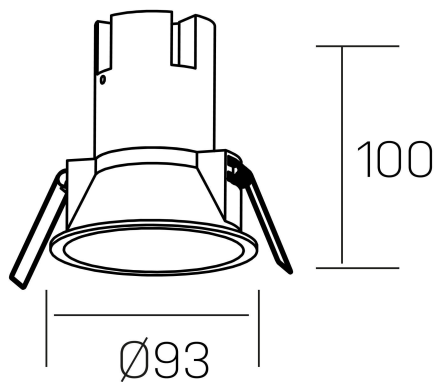

noon
K50800.03.RF.WH-WH.38.ST.8.27.D1

GENERAL DETAILS

INSTALLATION	recessed with frame
FINISHES ALUMINIUM	White-White
LIGHT DIRECTION	Fixed
BEAM ANGLE	38°
INT/EXT IP DEGREE	IP 23
MATERIAL	Aluminio/Polycarbonato
IK DEGREE	IK03
UTILIZATION	Indoor
WARRANTY	3 years

ELECTRICAL DETAILS

LAMP	LED
POWER	10W
COLOUR TEMPERATURE	2700K
LUMINOUS FLUX	890 Lm
EFFICACY DIMMING	85 Lm/W
DIMABLE	1.10v
DRIVER	Remote
CLASS PROTECTION	II
COLOUR RENDERING INDEX	CRI >80
VOLTAGE	220-240 V
FRECUENCIA	50-60 Hz
CURRENT INTENSITY	250 mA
LIFE TIME	35.000 h

GENERAL DIMENSIONS

DIMENSIONS	Ø 93 mm
CUT OUT	Ø 85 mm
HEIGHT	h 100 mm
DIMENSIONES DE EMBALAJE	110 × 105 × 120 mm
PESO NETO	0.25

*Please might expect a max.15% figure reduction in finishes other than white