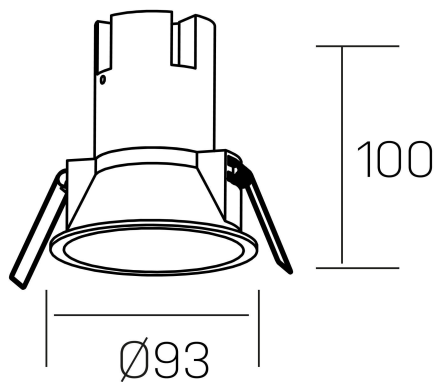

**noon**  
K50800.03.RF.WH-WH.38.ST.8.27.D1

#### GENERAL DETAILS

INSTALLATION	recessed with frame
FINISHES ALUMINIUM	White-White
LIGHT DIRECTION	Fixed
BEAM ANGLE	38°
INT/EXT IP DEGREE	IP 23
MATERIAL	Aluminio/Polycarbonato
IK DEGREE	IK03
UTILIZATION	Indoor
WARRANTY	3 years

#### ELECTRICAL DETAILS

LAMP	LED
POWER	10W
COLOUR TEMPERATURE	2700K
LUMINOUS FLUX	890 Lm
EFFICACY DIMMING	85 Lm/W
DIMABLE	1.10v
DRIVER	Remote
CLASS PROTECTION	II
COLOUR RENDERING INDEX	CRI >80
VOLTAGE	220-240 V
FRECUENCIA	50-60 Hz
CURRENT INTENSITY	250 mA
LIFE TIME	50.000 h

#### GENERAL DIMENSIONS

DIMENSIONS	Ø 93 mm
CUT OUT	Ø 85 mm
HEIGHT	h 100 mm
DIMENSIONES DE EMBALAJE	110 × 105 × 120 mm
PESO NETO	0.25

\*Please might expect a max.15% figure reduction in finishes other than white