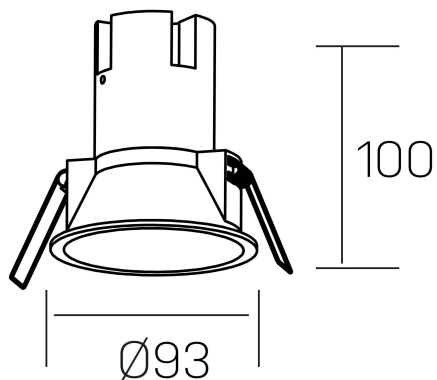

**noon**  
K50800.03.RF.WH-WH.38.ST.8.27

#### GENERAL DETAILS

INSTALLATION	recessed with frame
FINISHES ALUMINIUM	White-White
LIGHT DIRECTION	Fixed
BEAM ANGLE	38°
INT/EXT IP DEGREE	IP 23
MATERIAL	Aluminio/Polycarbonato
IK DEGREE	IK03
UTILIZATION	Indoor
WARRANTY	3 years

#### ELECTRICAL DETAILS

LAMP	LED
POWER	10W
COLOUR TEMPERATURE	2700K
LUMINOUS FLUX	890 Lm
EFFICACY DIMMING	85 Lm/W
DIMABLE	No Dim
DRIVER	Remote
CLASS PROTECTION	II
COLOUR RENDERING INDEX	CRI >80
VOLTAGE	220-240 V
FRECUENCIA	50-60 Hz
CURRENT INTENSITY	250 mA
LIFE TIME	35.000 h

#### GENERAL DIMENSIONS

DIMENSIONS	Ø 93 mm
CUT OUT	Ø 85 mm
HEIGHT	h 100 mm
DIMENSIONES DE EMBALAJE	110 × 105 × 120 mm
PESO NETO	0.25

\*Please might expect a max.15% figure reduction in finishes other than white