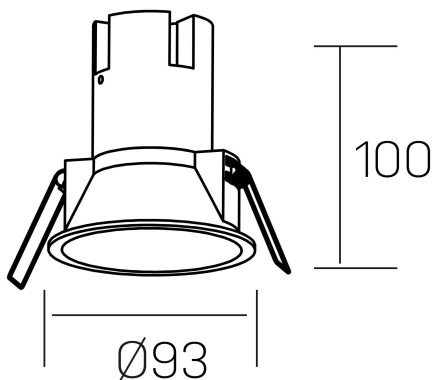

noon
K50800.03.RF.WH-GL.38.ST.8.40.PU

GENERAL DETAILS

INSTALLATION	recessed with frame
FINISHES ALUMINIUM	White-Gold
LIGHT DIRECTION	Fixed
BEAM ANGLE	38°
INT/EXT IP DEGREE	IP 23
MATERIAL	Aluminio/Polycarbonato
IK DEGREE	IK03
UTILIZATION	Indoor
WARRANTY	3 years

ELECTRICAL DETAILS

LAMP	LED
POWER	10W
COLOUR TEMPERATURE	4000K
LUMINOUS FLUX	910 Lm
EFFICACY DIMMING	87 Lm/W
DIMABLE	Push
DRIVER	Remote
CLASS PROTECTION	II
COLOUR RENDERING INDEX	CRI >80
VOLTAGE	220-240 V
FRECUENCIA	50-60 Hz
CURRENT INTENSITY	250 mA
LIFE TIME	35.000 h

GENERAL DIMENSIONS

DIMENSIONS	Ø 93 mm
CUT OUT	Ø 85 mm
HEIGHT	h 100 mm
DIMENSIONES DE EMBALAJE	N/A
PESO NETO	0.25

*Please might expect a max.15% figure reduction in finishes other than white