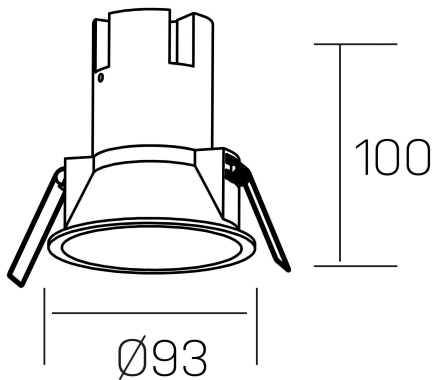

**noon**  
K50800.03.RF.WH-GL.38.ST.8.40.PU

#### GENERAL DETAILS

INSTALLATION	recessed with frame
FINISHES ALUMINIUM	White-Gold
LIGHT DIRECTION	Fixed
BEAM ANGLE	38°
INT/EXT IP DEGREE	IP 23
MATERIAL	Aluminio/Polycarbonato
IK DEGREE	IK03
UTILIZATION	Indoor
WARRANTY	3 years

#### ELECTRICAL DETAILS

LAMP	LED
POWER	10W
COLOUR TEMPERATURE	4000K
LUMINOUS FLUX	910 Lm
EFFICACY DIMMING	87 Lm/W
DIMABLE	Push
DRIVER	Remote
CLASS PROTECTION	II
COLOUR RENDERING INDEX	CRI >80
VOLTAGE	220-240 V
FRECUENCIA	50-60 Hz
CURRENT INTENSITY	250 mA
LIFE TIME	50.000 h

#### GENERAL DIMENSIONS

DIMENSIONS	Ø 93 mm
CUT OUT	Ø 85 mm
HEIGHT	h 100 mm
DIMENSIONES DE EMBALAJE	N/A
PESO NETO	0.25

\*Please might expect a max.15% figure reduction in finishes other than white