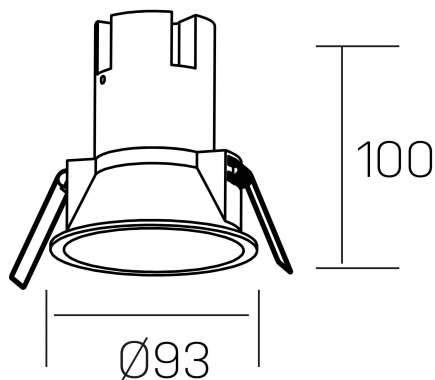

noon
K50800.03.RF.WH-GL.38.ST.8.40.PC

GENERAL DETAILS

INSTALLATION	recessed with frame
FINISHES ALUMINIUM	White-Gold
LIGHT DIRECTION	Fixed
BEAM ANGLE	38°
INT/EXT IP DEGREE	IP 23
MATERIAL	Aluminio/Polycarbonato
IK DEGREE	IK03
UTILIZATION	Indoor
WARRANTY	3 years

ELECTRICAL DETAILS

LAMP	LED
POWER	10W
COLOUR TEMPERATURE	4000K
LUMINOUS FLUX	910 Lm
EFFICACY DIMMING	87 Lm/W
DIMABLE	PHASE CUT
DRIVER	Remote
CLASS PROTECTION	II
COLOUR RENDERING INDEX	CRI >80
VOLTAGE	220-240 V
FRECUENCIA	50-60 Hz
CURRENT INTENSITY	250 mA
LIFE TIME	50.000 h

GENERAL DIMENSIONS

DIMENSIONS	Ø 93 mm
CUT OUT	Ø 85 mm
HEIGHT	h 100 mm
DIMENSIONES DE EMBALAJE	110 × 105 × 120 mm
PESO NETO	0.25

*Please might expect a max.15% figure reduction in finishes other than white