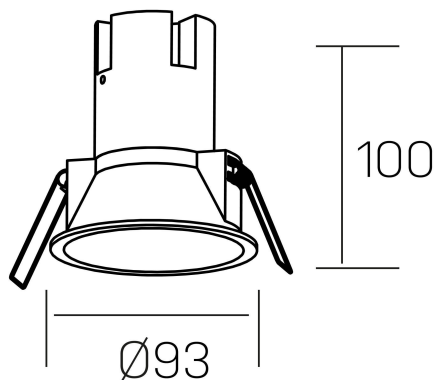

noon
K50800.03.RF.WH-GL.38.ST.8.40.DA

GENERAL DETAILS

INSTALLATION	recessed with frame
FINISHES ALUMINIUM	White-Gold
LIGHT DIRECTION	Fixed
BEAM ANGLE	38°
INT/EXT IP DEGREE	IP 23
MATERIAL	Aluminio/Polycarbonato
IK DEGREE	IK03
UTILIZATION	Indoor
WARRANTY	3 years

ELECTRICAL DETAILS

LAMP	LED
POWER	10W
COLOUR TEMPERATURE	4000K
LUMINOUS FLUX	910 Lm
EFFICACY DIMMING	87 Lm/W
DIMABLE	DALI
DRIVER	Remote
CLASS PROTECTION	II
COLOUR RENDERING INDEX	CRI >80
VOLTAGE	220-240 V
FRECUENCIA	50-60 Hz
CURRENT INTENSITY	250 mA
LIFE TIME	50.000 h

GENERAL DIMENSIONS

DIMENSIONS	Ø 93 mm
CUT OUT	Ø 85 mm
HEIGHT	h 100 mm
DIMENSIONES DE EMBALAJE	110 × 105 × 120 mm
PESO NETO	0.25

*Please might expect a max.15% figure reduction in finishes other than white