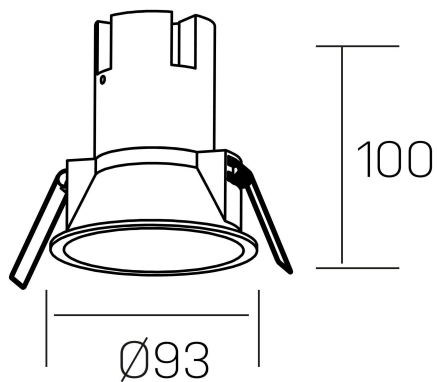

noon
K50800.03.RF.WH-GL.38.ST.8.40.D1

GENERAL DETAILS

INSTALLATION	recessed with frame
FINISHES ALUMINIUM	White-Gold
LIGHT DIRECTION	Fixed
BEAM ANGLE	38°
INT/EXT IP DEGREE	IP 23
MATERIAL	Aluminio/Polycarbonato
IK DEGREE	IK03
UTILIZATION	Indoor
WARRANTY	3 years

ELECTRICAL DETAILS

LAMP	LED
POWER	10W
COLOUR TEMPERATURE	4000K
LUMINOUS FLUX	910 Lm
EFFICACY DIMMING	87 Lm/W
DIMABLE	1.10v
DRIVER	Remote
CLASS PROTECTION	II
COLOUR RENDERING INDEX	CRI >80
VOLTAGE	220-240 V
FRECUENCIA	50-60 Hz
CURRENT INTENSITY	250 mA
LIFE TIME	50.000 h

GENERAL DIMENSIONS

DIMENSIONS	Ø 93 mm
CUT OUT	Ø 85 mm
HEIGHT	h 100 mm
DIMENSIONES DE EMBALAJE	110 × 105 × 120 mm
PESO NETO	0.25

*Please might expect a max.15% figure reduction in finishes other than white