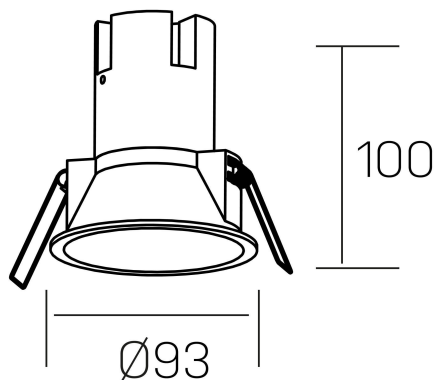

noon
K50800.03.RF.WH-GL.38.ST.8.40

GENERAL DETAILS

INSTALLATION	recessed with frame
FINISHES ALUMINIUM	White-Gold
LIGHT DIRECTION	Fixed
BEAM ANGLE	38°
INT/EXT IP DEGREE	IP 23
MATERIAL	Aluminio/Polycarbonato
IK DEGREE	IK03
UTILIZATION	Indoor
WARRANTY	3 years

ELECTRICAL DETAILS

LAMP	LED
POWER	10W
COLOUR TEMPERATURE	4000K
LUMINOUS FLUX	910 Lm
EFFICACY DIMMING	87 Lm/W
DIMABLE	No Dim
DRIVER	Remote
CLASS PROTECTION	II
COLOUR RENDERING INDEX	CRI >80
VOLTAGE	220-240 V
FRECUENCIA	50-60 Hz
CURRENT INTENSITY	250 mA
LIFE TIME	35.000 h

GENERAL DIMENSIONS

DIMENSIONS	Ø 93 mm
CUT OUT	Ø 85 mm
HEIGHT	h 100 mm
DIMENSIONES DE EMBALAJE	110 × 105 × 120 mm
PESO NETO	0.25

*Please might expect a max.15% figure reduction in finishes other than white