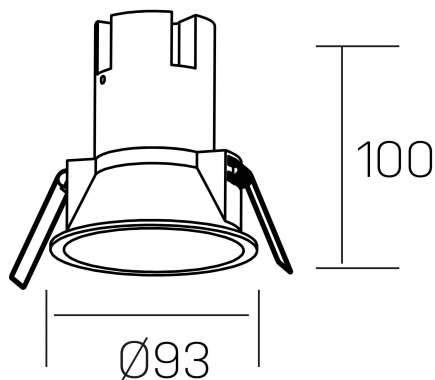

noon
K50800.03.RF.WH-GL.38.ST.8.40

GENERAL DETAILS

INSTALLATION	recessed with frame
FINISHES ALUMINIUM	White-Gold
LIGHT DIRECTION	Fixed
BEAM ANGLE	38°
INT/EXT IP DEGREE	IP 23
MATERIAL	Aluminio/Polycarbonato
IK DEGREE	IK03
UTILIZATION	Indoor
WARRANTY	3 years

ELECTRICAL DETAILS

LAMP	LED
POWER	10W
COLOUR TEMPERATURE	4000K
LUMINOUS FLUX	910 Lm
EFFICACY DIMMING	87 Lm/W
DIMABLE	No Dim
DRIVER	Remote
CLASS PROTECTION	II
COLOUR RENDERING INDEX	CRI >80
VOLTAGE	220-240 V
FRECUENCIA	50-60 Hz
CURRENT INTENSITY	250 mA
LIFE TIME	50.000 h

GENERAL DIMENSIONS

DIMENSIONS	Ø 93 mm
CUT OUT	Ø 85 mm
HEIGHT	h 100 mm
DIMENSIONES DE EMBALAJE	110 × 105 × 120 mm
PESO NETO	0.25

*Please might expect a max.15% figure reduction in finishes other than white