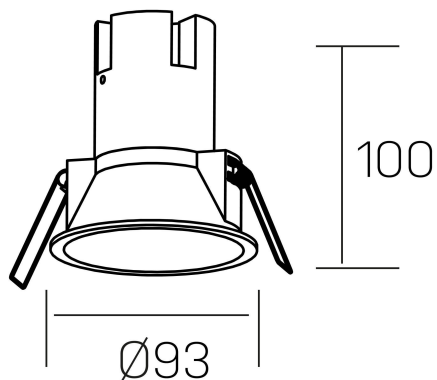

noon
K50800.03.RF.WH-GL.38.ST.8.30.PU

GENERAL DETAILS

INSTALLATION	recessed with frame
FINISHES ALUMINIUM	White-Gold
LIGHT DIRECTION	Fixed
BEAM ANGLE	38°
INT/EXT IP DEGREE	IP 23
MATERIAL	Aluminio/Polycarbonato
IK DEGREE	IK03
UTILIZATION	Indoor
WARRANTY	3 years

ELECTRICAL DETAILS

LAMP	LED
POWER	10W
COLOUR TEMPERATURE	3000K
LUMINOUS FLUX	900 lm
EFFICACY DIMMING	86 Lm/W
DIMABLE	Push
DRIVER	Remote
CLASS PROTECTION	II
COLOUR RENDERING INDEX	CRI >80
VOLTAGE	220-240 V
FRECUENCIA	50-60 Hz
CURRENT INTENSITY	250 mA
LIFE TIME	35.000 h

GENERAL DIMENSIONS

DIMENSIONS	Ø 93 mm
CUT OUT	Ø 85 mm
HEIGHT	h 100 mm
DIMENSIONES DE EMBALAJE	110 × 105 × 120 mm
PESO NETO	0.25

*Please might expect a max.15% figure reduction in finishes other than white