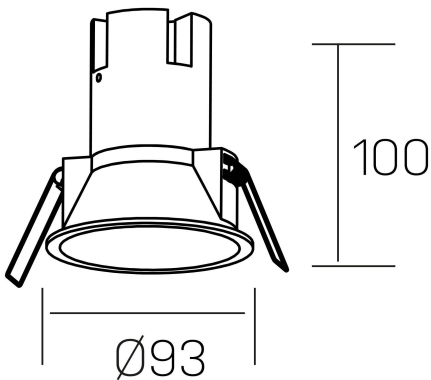

noon
K50800.03.RF.WH-GL.38.ST.8.30.PU

GENERAL DETAILS

INSTALLATION	recessed with frame
FINISHES ALUMINIUM	White-Gold
LIGHT DIRECTION	Fixed
BEAM ANGLE	38°
INT/EXT IP DEGREE	IP 23
MATERIAL	Aluminio/Polycarbonato
IK DEGREE	IK03
UTILIZATION	Indoor
WARRANTY	3 years

ELECTRICAL DETAILS

LAMP	LED
POWER	10W
COLOUR TEMPERATURE	3000K
LUMINOUS FLUX	900 lm
EFFICACY DIMMING	86 Lm/W
DIMABLE	Push
DRIVER	Remote
CLASS PROTECTION	II
COLOUR RENDERING INDEX	CRI >80
VOLTAGE	220-240 V
FRECUENCIA	50-60 Hz
CURRENT INTENSITY	250 mA
LIFE TIME	50.000 h

GENERAL DIMENSIONS

DIMENSIONS	Ø 93 mm
CUT OUT	Ø 85 mm
HEIGHT	h 100 mm
DIMENSIONES DE EMBALAJE	110 × 105 × 120 mm
PESO NETO	0.25

*Please might expect a max.15% figure reduction in finishes other than white