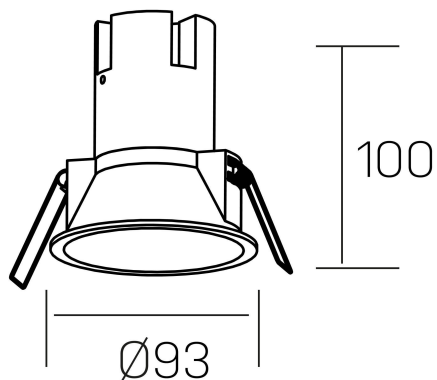

#### GENERAL DETAILS

INSTALLATION	recessed with frame
FINISHES ALUMINIUM	White-Gold
LIGHT DIRECTION	Fixed
BEAM ANGLE	38°
INT/EXT IP DEGREE	IP 23
MATERIAL	Aluminio/Polycarbonato
IK DEGREE	IK03
UTILIZATION	Indoor
WARRANTY	3 years

#### ELECTRICAL DETAILS

LAMP	LED
POWER	10W
COLOUR TEMPERATURE	3000K
LUMINOUS FLUX	900 lm
EFFICACY DIMMING	86 Lm/W
DIMABLE	PHASE CUT
DRIVER	Remote
CLASS PROTECTION	II
COLOUR RENDERING INDEX	CRI >80
VOLTAGE	220-240 V
FRECUENCIA	50-60 Hz
CURRENT INTENSITY	250 mA
LIFE TIME	50.000 h

#### GENERAL DIMENSIONS

DIMENSIONS	Ø 93 mm
CUT OUT	Ø 85 mm
HEIGHT	h 100 mm
DIMENSIONES DE EMBALAJE	110 × 105 × 120 mm
PESO NETO	0.25

\*Please might expect a max.15% figure reduction in finishes other than white