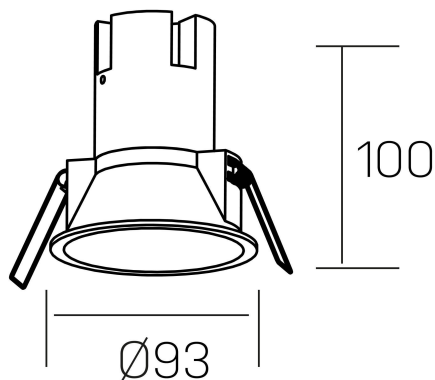

noon
K50800.03.RF.WH-GL.38.ST.8.30.D1

GENERAL DETAILS

| | |
|--------------------|------------------------|
| INSTALLATION | recessed with frame |
| FINISHES ALUMINIUM | White-Gold |
| LIGHT DIRECTION | Fixed |
| BEAM ANGLE | 38° |
| INT/EXT IP DEGREE | IP 23 |
| MATERIAL | Aluminio/Polycarbonato |
| IK DEGREE | IK03 |
| UTILIZATION | Indoor |
| WARRANTY | 3 years |

ELECTRICAL DETAILS

| | |
|------------------------|-----------|
| LAMP | LED |
| POWER | 10W |
| COLOUR TEMPERATURE | 3000K |
| LUMINOUS FLUX | 900 lm |
| EFFICACY DIMMING | 86 Lm/W |
| DIMABLE | 1.10v |
| DRIVER | Remote |
| CLASS PROTECTION | II |
| COLOUR RENDERING INDEX | CRI >80 |
| VOLTAGE | 220-240 V |
| FRECUENCIA | 50-60 Hz |
| CURRENT INTENSITY | 250 mA |
| LIFE TIME | 35.000 h |

GENERAL DIMENSIONS

| | |
|-------------------------|--------------------|
| DIMENSIONS | Ø 93 mm |
| CUT OUT | Ø 85 mm |
| HEIGHT | h 100 mm |
| DIMENSIONES DE EMBALAJE | 110 × 105 × 120 mm |
| PESO NETO | 0.25 |