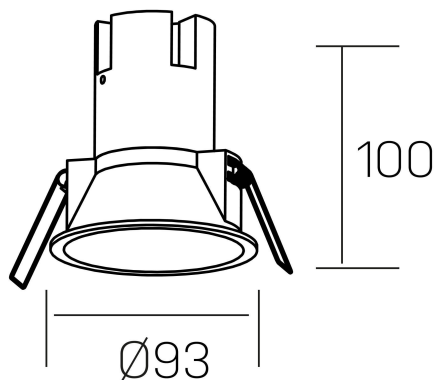

noon
K50800.03.RF.WH-GL.38.ST.8.30.D1

GENERAL DETAILS

INSTALLATION	recessed with frame
FINISHES ALUMINIUM	White-Gold
LIGHT DIRECTION	Fixed
BEAM ANGLE	38°
INT/EXT IP DEGREE	IP 23
MATERIAL	Aluminio/Polycarbonato
IK DEGREE	IK03
UTILIZATION	Indoor
WARRANTY	3 years

ELECTRICAL DETAILS

LAMP	LED
POWER	10W
COLOUR TEMPERATURE	3000K
LUMINOUS FLUX	900 lm
EFFICACY DIMMING	86 Lm/W
DIMABLE	1.10v
DRIVER	Remote
CLASS PROTECTION	II
COLOUR RENDERING INDEX	CRI >80
VOLTAGE	220-240 V
FRECUENCIA	50-60 Hz
CURRENT INTENSITY	250 mA
LIFE TIME	35.000 h

GENERAL DIMENSIONS

DIMENSIONS	Ø 93 mm
CUT OUT	Ø 85 mm
HEIGHT	h 100 mm
DIMENSIONES DE EMBALAJE	110 × 105 × 120 mm
PESO NETO	0.25

*Please might expect a max.15% figure reduction in finishes other than white