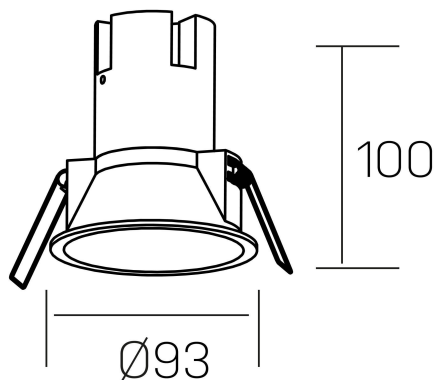

noon
K50800.03.RF.WH-GL.38.ST.8.30

GENERAL DETAILS

INSTALLATION	recessed with frame
FINISHES ALUMINIUM	White-Gold
LIGHT DIRECTION	Fixed
BEAM ANGLE	38°
INT/EXT IP DEGREE	IP 23
MATERIAL	Aluminio/Polycarbonato
IK DEGREE	IK03
UTILIZATION	Indoor
WARRANTY	3 years

ELECTRICAL DETAILS

LAMP	LED
POWER	10W
COLOUR TEMPERATURE	3000K
LUMINOUS FLUX	900 lm
EFFICACY DIMMING	86 Lm/W
DIMABLE	No Dim
DRIVER	Remote
CLASS PROTECTION	II
COLOUR RENDERING INDEX	CRI >80
VOLTAGE	220-240 V
FRECUENCIA	50-60 Hz
CURRENT INTENSITY	250 mA
LIFE TIME	50.000 h

GENERAL DIMENSIONS

DIMENSIONS	Ø 93 mm
CUT OUT	Ø 85 mm
HEIGHT	h 100 mm
DIMENSIONES DE EMBALAJE	110 × 105 × 120 mm
PESO NETO	0.25

*Please might expect a max.15% figure reduction in finishes other than white