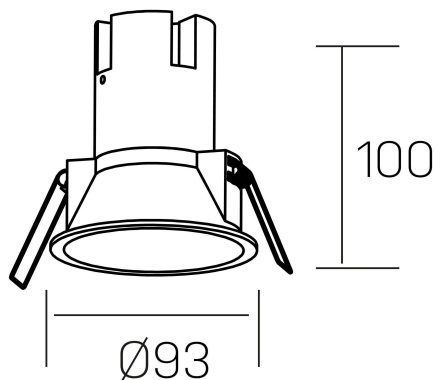

noon
K50800.03.RF.WH-GL.38.ST.8.27.PU

GENERAL DETAILS

INSTALLATION	recessed with frame
FINISHES ALUMINIUM	White-Gold
LIGHT DIRECTION	Fixed
BEAM ANGLE	38°
INT/EXT IP DEGREE	IP 23
MATERIAL	Aluminio/Polycarbonato
IK DEGREE	IK03
UTILIZATION	Indoor
WARRANTY	3 years

ELECTRICAL DETAILS

LAMP	LED
POWER	10W
COLOUR TEMPERATURE	2700K
LUMINOUS FLUX	890 Lm
EFFICACY DIMMING	85 Lm/W
DIMABLE	Push
DRIVER	Remote
CLASS PROTECTION	II
COLOUR RENDERING INDEX	CRI >80
VOLTAGE	220-240 V
FRECUENCIA	50-60 Hz
CURRENT INTENSITY	250 mA
LIFE TIME	35.000 h

GENERAL DIMENSIONS

DIMENSIONS	Ø 93 mm
CUT OUT	Ø 85 mm
HEIGHT	h 100 mm
DIMENSIONES DE EMBALAJE	110 × 105 × 120 mm
PESO NETO	0.25

*Please might expect a max.15% figure reduction in finishes other than white