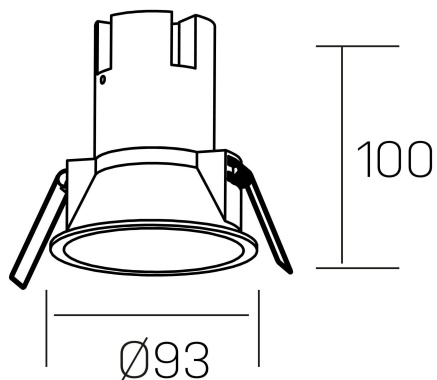

noon
K50800.03.RF.WH-GL.38.ST.8.27.PC

GENERAL DETAILS

INSTALLATION	recessed with frame
FINISHES ALUMINIUM	White-Gold
LIGHT DIRECTION	Fixed
BEAM ANGLE	38°
INT/EXT IP DEGREE	IP 23
MATERIAL	Aluminio/Polycarbonato
IK DEGREE	IK03
UTILIZATION	Indoor
WARRANTY	3 years

ELECTRICAL DETAILS

LAMP	LED
POWER	10W
COLOUR TEMPERATURE	2700K
LUMINOUS FLUX	890 Lm
EFFICACY DIMMING	85 Lm/W
DIMABLE	PHASE CUT
DRIVER	Remote
CLASS PROTECTION	II
COLOUR RENDERING INDEX	CRI >80
VOLTAGE	220-240 V
FRECUENCIA	50-60 Hz
CURRENT INTENSITY	250 mA
LIFE TIME	35.000 h

GENERAL DIMENSIONS

DIMENSIONS	Ø 93 mm
CUT OUT	Ø 85 mm
HEIGHT	h 100 mm
DIMENSIONES DE EMBALAJE	110 × 105 × 120 mm
PESO NETO	0.25

*Please might expect a max.15% figure reduction in finishes other than white