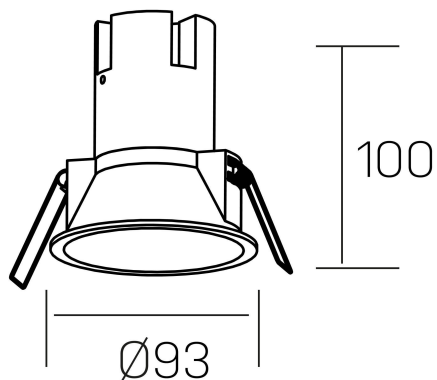

noon
K50800.03.RF.WH-GL.38.ST.8.27.PC

GENERAL DETAILS

INSTALLATION	recessed with frame
FINISHES ALUMINIUM	White-Gold
LIGHT DIRECTION	Fixed
BEAM ANGLE	38°
INT/EXT IP DEGREE	IP 23
MATERIAL	Aluminio/Polycarbonato
IK DEGREE	IK03
UTILIZATION	Indoor
WARRANTY	3 years

ELECTRICAL DETAILS

LAMP	LED
POWER	10W
COLOUR TEMPERATURE	2700K
LUMINOUS FLUX	890 Lm
EFFICACY DIMMING	85 Lm/W
DIMABLE	PHASE CUT
DRIVER	Remote
CLASS PROTECTION	II
COLOUR RENDERING INDEX	CRI >80
VOLTAGE	220-240 V
FRECUENCIA	50-60 Hz
CURRENT INTENSITY	250 mA
LIFE TIME	50.000 h

GENERAL DIMENSIONS

DIMENSIONS	Ø 93 mm
CUT OUT	Ø 85 mm
HEIGHT	h 100 mm
DIMENSIONES DE EMBALAJE	110 × 105 × 120 mm
PESO NETO	0.25

*Please might expect a max.15% figure reduction in finishes other than white