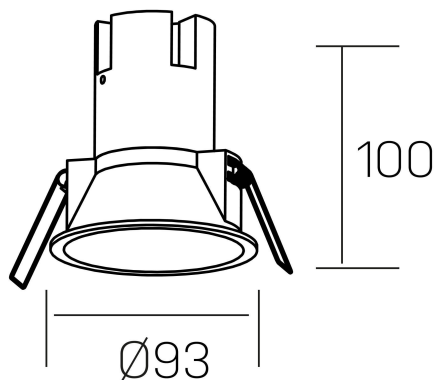

noon
K50800.03.RF.WH-GL.38.ST.8.27.DA

GENERAL DETAILS

INSTALLATION	recessed with frame
FINISHES ALUMINIUM	White-Gold
LIGHT DIRECTION	Fixed
BEAM ANGLE	38°
INT/EXT IP DEGREE	IP 23
MATERIAL	Aluminio/Polycarbonato
IK DEGREE	IK03
UTILIZATION	Indoor
WARRANTY	3 years

ELECTRICAL DETAILS

LAMP	LED
POWER	10W
COLOUR TEMPERATURE	2700K
LUMINOUS FLUX	890 Lm
EFFICACY DIMMING	85 Lm/W
DIMABLE	DALI
DRIVER	Remote
CLASS PROTECTION	II
COLOUR RENDERING INDEX	CRI >80
VOLTAGE	220-240 V
FRECUENCIA	50-60 Hz
CURRENT INTENSITY	250 mA
LIFE TIME	50.000 h

GENERAL DIMENSIONS

DIMENSIONS	Ø 93 mm
CUT OUT	Ø 85 mm
HEIGHT	h 100 mm
DIMENSIONES DE EMBALAJE	110 × 105 × 120 mm
PESO NETO	0.25

*Please might expect a max.15% figure reduction in finishes other than white