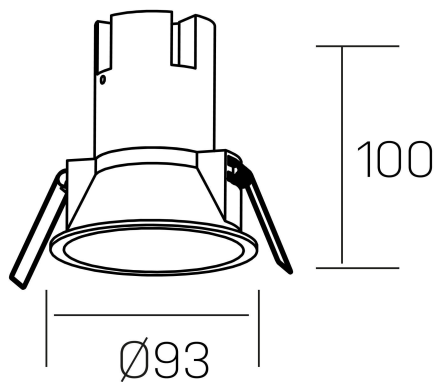

**noon**  
K50800.03.RF.WH-GL.38.ST.8.27.DA

## GENERAL DETAILS

INSTALLATION	recessed with frame
FINISHES ALUMINIUM	White-Gold
LIGHT DIRECTION	Fixed
BEAM ANGLE	38°
INT/EXT IP DEGREE	IP 23
MATERIAL	Aluminio/Polycarbonato
IK DEGREE	IK03
UTILIZATION	Indoor
WARRANTY	3 years

## ELECTRICAL DETAILS

LAMP	LED
POWER	10W
COLOUR TEMPERATURE	2700K
LUMINOUS FLUX	890 Lm
EFFICACY DIMMING	85 Lm/W
DIMABLE	DALI
DRIVER	Remote
CLASS PROTECTION	II
COLOUR RENDERING INDEX	CRI >80
VOLTAGE	220-240 V
FRECUENCIA	50-60 Hz
CURRENT INTENSITY	250 mA
LIFE TIME	35.000 h

## GENERAL DIMENSIONS

DIMENSIONS	Ø 93 mm
CUT OUT	Ø 85 mm
HEIGHT	h 100 mm
DIMENSIONES DE EMBALAJE	110 × 105 × 120 mm
PESO NETO	0.25

\*Please might expect a max.15% figure reduction in finishes other than white