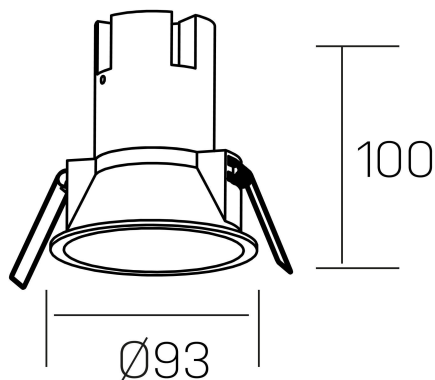

noon
K50800.03.RF.WH-GL.38.ST.8.27.D1

GENERAL DETAILS

INSTALLATION	recessed with frame
FINISHES ALUMINIUM	White-Gold
LIGHT DIRECTION	Fixed
BEAM ANGLE	38°
INT/EXT IP DEGREE	IP 23
MATERIAL	Aluminio/Polycarbonato
IK DEGREE	IK03
UTILIZATION	Indoor
WARRANTY	3 years

ELECTRICAL DETAILS

LAMP	LED
POWER	10W
COLOUR TEMPERATURE	2700K
LUMINOUS FLUX	890 Lm
EFFICACY DIMMING	85 Lm/W
DIMABLE	1.10v
DRIVER	Remote
CLASS PROTECTION	II
COLOUR RENDERING INDEX	CRI >80
VOLTAGE	220-240 V
FRECUENCIA	50-60 Hz
CURRENT INTENSITY	250 mA
LIFE TIME	35.000 h

GENERAL DIMENSIONS

DIMENSIONS	Ø 93 mm
CUT OUT	Ø 85 mm
HEIGHT	h 100 mm
DIMENSIONES DE EMBALAJE	110 × 105 × 120 mm
PESO NETO	0.25

*Please might expect a max.15% figure reduction in finishes other than white