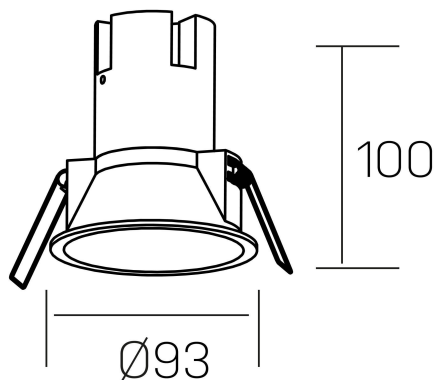

noon
K50800.03.RF.WH-GL.38.ST.8.27

GENERAL DETAILS

INSTALLATION	recessed with frame
FINISHES ALUMINIUM	White-Gold
LIGHT DIRECTION	Fixed
BEAM ANGLE	38°
INT/EXT IP DEGREE	IP 23
MATERIAL	Aluminio/Polycarbonato
IK DEGREE	IK03
UTILIZATION	Indoor
WARRANTY	3 years

ELECTRICAL DETAILS

LAMP	LED
POWER	10W
COLOUR TEMPERATURE	2700K
LUMINOUS FLUX	890 Lm
EFFICACY DIMMING	85 Lm/W
DIMABLE	No Dim
DRIVER	Remote
CLASS PROTECTION	II
COLOUR RENDERING INDEX	CRI >80
VOLTAGE	220-240 V
FRECUENCIA	50-60 Hz
CURRENT INTENSITY	250 mA
LIFE TIME	35.000 h

GENERAL DIMENSIONS

DIMENSIONS	Ø 93 mm
CUT OUT	Ø 85 mm
HEIGHT	h 100 mm
DIMENSIONES DE EMBALAJE	110 × 105 × 120 mm
PESO NETO	0.25

*Please might expect a max.15% figure reduction in finishes other than white