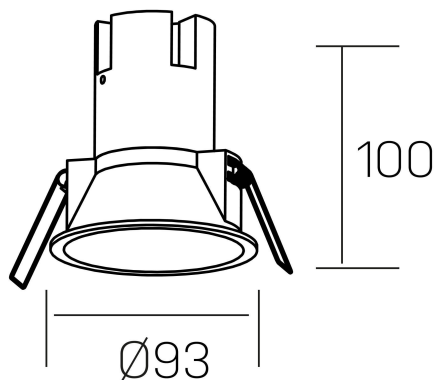

noon
K50800.03.RF.WH-GL.38.ST.8.27

GENERAL DETAILS

INSTALLATION	recessed with frame
FINISHES ALUMINIUM	White-Gold
LIGHT DIRECTION	Fixed
BEAM ANGLE	38°
INT/EXT IP DEGREE	IP 23
MATERIAL	Aluminio/Polycarbonato
IK DEGREE	IK03
UTILIZATION	Indoor
WARRANTY	3 years

ELECTRICAL DETAILS

LAMP	LED
POWER	10W
COLOUR TEMPERATURE	2700K
LUMINOUS FLUX	890 Lm
EFFICACY DIMMING	85 Lm/W
DIMABLE	No Dim
DRIVER	Remote
CLASS PROTECTION	II
COLOUR RENDERING INDEX	CRI >80
VOLTAGE	220-240 V
FRECUENCIA	50-60 Hz
CURRENT INTENSITY	250 mA
LIFE TIME	50.000 h

GENERAL DIMENSIONS

DIMENSIONS	Ø 93 mm
CUT OUT	Ø 85 mm
HEIGHT	h 100 mm
DIMENSIONES DE EMBALAJE	110 × 105 × 120 mm
PESO NETO	0.25

*Please might expect a max.15% figure reduction in finishes other than white