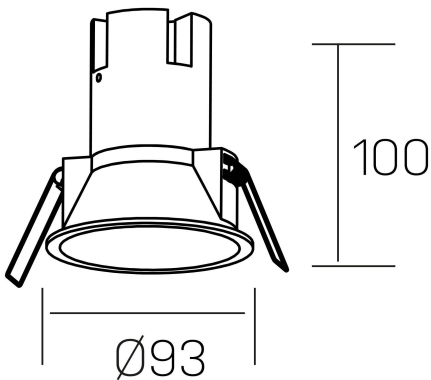

noon
K50800.03.RF.BK-BK.38.ST.8.40.PU

GENERAL DETAILS

INSTALLATION	recessed with frame
FINISHES ALUMINIUM	Black-Black
LIGHT DIRECTION	Fixed
BEAM ANGLE	38°
INT/EXT IP DEGREE	IP 23
MATERIAL	Aluminio/Polycarbonato
IK DEGREE	IK03
UTILIZATION	Indoor
WARRANTY	3 years

ELECTRICAL DETAILS

LAMP	LED
POWER	10W
COLOUR TEMPERATURE	4000K
LUMINOUS FLUX	910 Lm
EFFICACY DIMMING	87 Lm/W
DIMABLE	Push
DRIVER	Remote
CLASS PROTECTION	II
COLOUR RENDERING INDEX	CRI >80
VOLTAGE	220-240 V
FRECUENCIA	50-60 Hz
CURRENT INTENSITY	250 mA
LIFE TIME	50.000 h

GENERAL DIMENSIONS

DIMENSIONS	Ø 93 mm
CUT OUT	Ø 85 mm
HEIGHT	h 100 mm
DIMENSIONES DE EMBALAJE	110 × 105 × 120 mm
PESO NETO	0.25

*Please might expect a max.15% figure reduction in finishes other than white