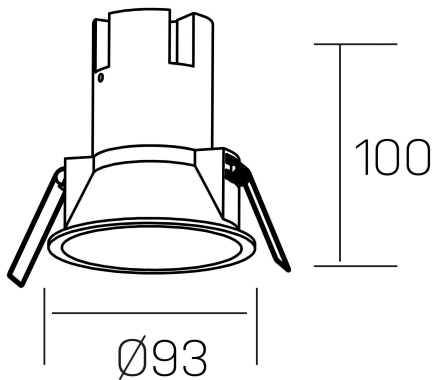

noon
K50800.03.RF.BK-BK.38.ST.8.40.PU

GENERAL DETAILS

INSTALLATION	recessed with frame
FINISHES ALUMINIUM	Black-Black
LIGHT DIRECTION	Fixed
BEAM ANGLE	38°
INT/EXT IP DEGREE	IP 23
MATERIAL	Aluminio/Polycarbonato
IK DEGREE	IK03
UTILIZATION	Indoor
WARRANTY	3 years

ELECTRICAL DETAILS

LAMP	LED
POWER	10W
COLOUR TEMPERATURE	4000K
LUMINOUS FLUX	910 Lm
EFFICACY DIMMING	87 Lm/W
DIMABLE	Push
DRIVER	Remote
CLASS PROTECTION	II
COLOUR RENDERING INDEX	CRI >80
VOLTAGE	220-240 V
FRECUENCIA	50-60 Hz
CURRENT INTENSITY	250 mA
LIFE TIME	35.000 h

GENERAL DIMENSIONS

DIMENSIONS	Ø 93 mm
CUT OUT	Ø 85 mm
HEIGHT	h 100 mm
DIMENSIONES DE EMBALAJE	110 × 105 × 120 mm
PESO NETO	0.25

*Please might expect a max.15% figure reduction in finishes other than white