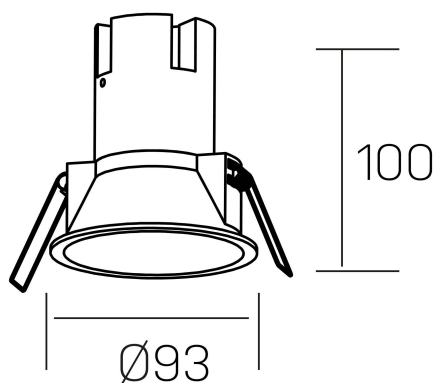

noon
K50800.03.RF.BK-BK.38.ST.8.40.PC

GENERAL DETAILS

| | |
|--------------------|------------------------|
| INSTALLATION | recessed with frame |
| FINISHES ALUMINIUM | Black-Black |
| LIGHT DIRECTION | Fixed |
| BEAM ANGLE | 38° |
| INT/EXT IP DEGREE | IP 23 |
| MATERIAL | Aluminio/Polycarbonato |
| IK DEGREE | IK03 |
| UTILIZATION | Indoor |
| WARRANTY | 3 years |

ELECTRICAL DETAILS

| | |
|------------------------|-----------|
| LAMP | LED |
| POWER | 10W |
| COLOUR TEMPERATURE | 4000K |
| LUMINOUS FLUX | 910 Lm |
| EFFICACY DIMMING | 87 Lm/W |
| DIMABLE | PHASE CUT |
| DRIVER | Remote |
| CLASS PROTECTION | II |
| COLOUR RENDERING INDEX | CRI >80 |
| VOLTAGE | 220-240 V |
| FRECUENCIA | 50-60 Hz |
| CURRENT INTENSITY | 250 mA |
| LIFE TIME | 50.000 h |

GENERAL DIMENSIONS

| | |
|-------------------------|--------------------|
| DIMENSIONS | Ø 93 mm |
| CUT OUT | Ø 85 mm |
| HEIGHT | h 100 mm |
| DIMENSIONES DE EMBALAJE | 110 × 105 × 120 mm |
| PESO NETO | 0.25 |