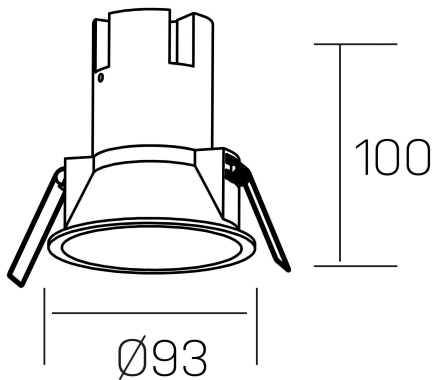

noon
K50800.03.RF.BK-BK.38.ST.8.40.DA

GENERAL DETAILS

INSTALLATION	recessed with frame
FINISHES ALUMINIUM	Black-Black
LIGHT DIRECTION	Fixed
BEAM ANGLE	38°
INT/EXT IP DEGREE	IP 23
MATERIAL	Aluminio/Polycarbonato
IK DEGREE	IK03
UTILIZATION	Indoor
WARRANTY	3 years

ELECTRICAL DETAILS

LAMP	LED
POWER	10W
COLOUR TEMPERATURE	4000K
LUMINOUS FLUX	910 Lm
EFFICACY DIMMING	87 Lm/W
DIMABLE	DALI
DRIVER	Remote
CLASS PROTECTION	II
COLOUR RENDERING INDEX	CRI >80
VOLTAGE	220-240 V
FRECUENCIA	50-60 Hz
CURRENT INTENSITY	250 mA
LIFE TIME	50.000 h

GENERAL DIMENSIONS

DIMENSIONS	Ø 93 mm
CUT OUT	Ø 85 mm
HEIGHT	h 100 mm
DIMENSIONES DE EMBALAJE	110 × 105 × 120 mm
PESO NETO	0.25

*Please might expect a max.15% figure reduction in finishes other than white