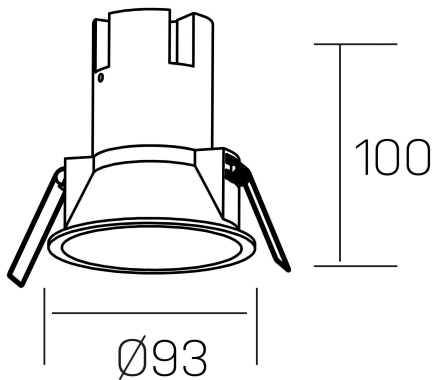

**noon**  
K50800.03.RF.BK-BK.38.ST.8.40.D1

#### GENERAL DETAILS

INSTALLATION	recessed with frame
FINISHES ALUMINIUM	Black-Black
LIGHT DIRECTION	Fixed
BEAM ANGLE	38°
INT/EXT IP DEGREE	IP 23
MATERIAL	Aluminio/Polycarbonato
IK DEGREE	IK03
UTILIZATION	Indoor
WARRANTY	3 years

#### ELECTRICAL DETAILS

LAMP	LED
POWER	10W
COLOUR TEMPERATURE	4000K
LUMINOUS FLUX	910 Lm
EFFICACY DIMMING	87 Lm/W
DIMABLE	1.10v
DRIVER	Remote
CLASS PROTECTION	II
COLOUR RENDERING INDEX	CRI >80
VOLTAGE	220-240 V
FRECUENCIA	50-60 Hz
CURRENT INTENSITY	250 mA
LIFE TIME	35.000 h

#### GENERAL DIMENSIONS

DIMENSIONS	Ø 93 mm
CUT OUT	Ø 85 mm
HEIGHT	h 100 mm
DIMENSIONES DE EMBALAJE	110 × 105 × 120 mm
PESO NETO	0.25

\*Please might expect a max.15% figure reduction in finishes other than white