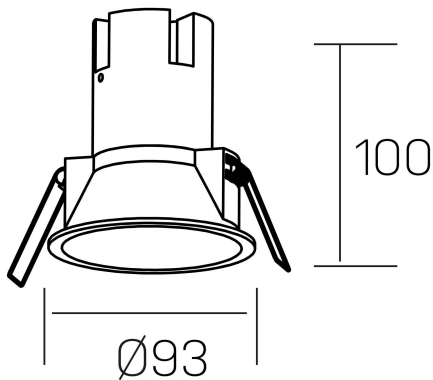

noon
K50800.03.RF.BK-BK.38.ST.8.40

GENERAL DETAILS

INSTALLATION	recessed with frame
FINISHES ALUMINIUM	Black-Black
LIGHT DIRECTION	Fixed
BEAM ANGLE	38°
INT/EXT IP DEGREE	IP 23
MATERIAL	Aluminio/Polycarbonato
IK DEGREE	IK03
UTILIZATION	Indoor
WARRANTY	3 years

ELECTRICAL DETAILS

LAMP	LED
POWER	10W
COLOUR TEMPERATURE	4000K
LUMINOUS FLUX	910 Lm
EFFICACY DIMMING	87 Lm/W
DIMABLE	No Dim
DRIVER	Remote
CLASS PROTECTION	II
COLOUR RENDERING INDEX	CRI >80
VOLTAGE	220-240 V
FRECUENCIA	50-60 Hz
CURRENT INTENSITY	250 mA
LIFE TIME	50.000 h

GENERAL DIMENSIONS

DIMENSIONS	Ø 93 mm
CUT OUT	Ø 85 mm
HEIGHT	h 100 mm
DIMENSIONES DE EMBALAJE	110 × 105 × 120 mm
PESO NETO	0.25

*Please might expect a max.15% figure reduction in finishes other than white