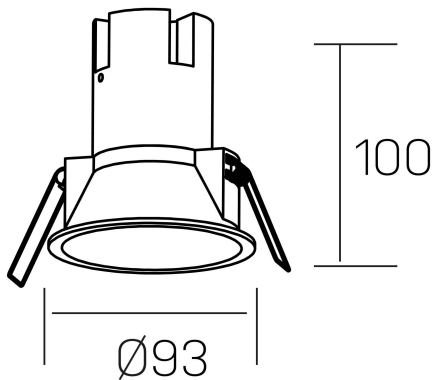

noon
K50800.03.RF.BK-BK.38.ST.8.40

GENERAL DETAILS

INSTALLATION	recessed with frame
FINISHES ALUMINIUM	Black-Black
LIGHT DIRECTION	Fixed
BEAM ANGLE	38°
INT/EXT IP DEGREE	IP 23
MATERIAL	Aluminio/Polycarbonato
IK DEGREE	IK03
UTILIZATION	Indoor
WARRANTY	3 years

ELECTRICAL DETAILS

LAMP	LED
POWER	10W
COLOUR TEMPERATURE	4000K
LUMINOUS FLUX	910 Lm
EFFICACY DIMMING	87 Lm/W
DIMABLE	No Dim
DRIVER	Remote
CLASS PROTECTION	II
COLOUR RENDERING INDEX	CRI >80
VOLTAGE	220-240 V
FRECUENCIA	50-60 Hz
CURRENT INTENSITY	250 mA
LIFE TIME	35.000 h

GENERAL DIMENSIONS

DIMENSIONS	Ø 93 mm
CUT OUT	Ø 85 mm
HEIGHT	h 100 mm
DIMENSIONES DE EMBALAJE	110 × 105 × 120 mm
PESO NETO	0.25

*Please might expect a max.15% figure reduction in finishes other than white