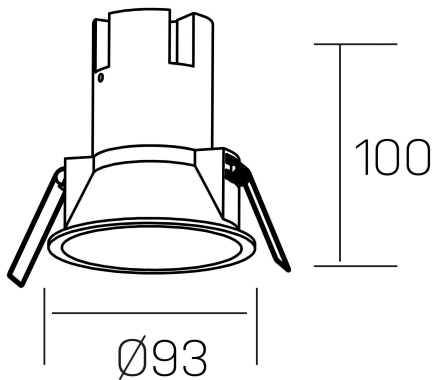

noon
K50800.03.RF.BK-BK.38.ST.8.30.PU

GENERAL DETAILS

INSTALLATION	recessed with frame
FINISHES ALUMINIUM	Black-Black
LIGHT DIRECTION	Fixed
BEAM ANGLE	38°
INT/EXT IP DEGREE	IP 23
MATERIAL	Aluminio/Polycarbonato
IK DEGREE	IK03
UTILIZATION	Indoor
WARRANTY	3 years

ELECTRICAL DETAILS

LAMP	LED
POWER	10W
COLOUR TEMPERATURE	3000K
LUMINOUS FLUX	900 lm
EFFICACY DIMMING	86 Lm/W
DIMABLE	Push
DRIVER	Remote
CLASS PROTECTION	II
COLOUR RENDERING INDEX	CRI >80
VOLTAGE	220-240 V
FRECUENCIA	50-60 Hz
CURRENT INTENSITY	250 mA
LIFE TIME	35.000 h

GENERAL DIMENSIONS

DIMENSIONS	Ø 93 mm
CUT OUT	Ø 85 mm
HEIGHT	h 100 mm
DIMENSIONES DE EMBALAJE	110 × 105 × 120 mm
PESO NETO	0.25

*Please might expect a max.15% figure reduction in finishes other than white