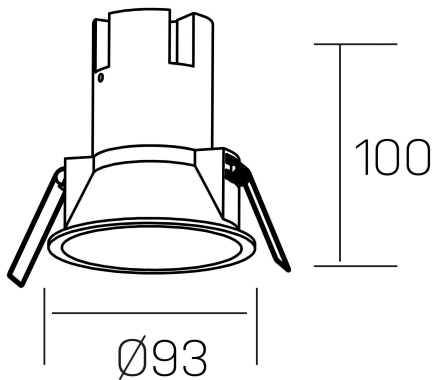

noon
K50800.03.RF.BK-BK.38.ST.8.30.DA

GENERAL DETAILS

INSTALLATION	recessed with frame
FINISHES ALUMINIUM	Black-Black
LIGHT DIRECTION	Fixed
BEAM ANGLE	38°
INT/EXT IP DEGREE	IP 23
MATERIAL	Aluminio/Polycarbonato
IK DEGREE	IK03
UTILIZATION	Indoor
WARRANTY	3 years

ELECTRICAL DETAILS

LAMP	LED
POWER	10W
COLOUR TEMPERATURE	3000K
LUMINOUS FLUX	900 lm
EFFICACY DIMMING	86 Lm/W
DIMABLE	DALI
DRIVER	Remote
CLASS PROTECTION	II
COLOUR RENDERING INDEX	CRI >80
VOLTAGE	220-240 V
FRECUENCIA	50-60 Hz
CURRENT INTENSITY	250 mA
LIFE TIME	50.000 h

GENERAL DIMENSIONS

DIMENSIONS	Ø 93 mm
CUT OUT	Ø 85 mm
HEIGHT	h 100 mm
DIMENSIONES DE EMBALAJE	110 × 105 × 120 mm
PESO NETO	0.25

*Please might expect a max.15% figure reduction in finishes other than white