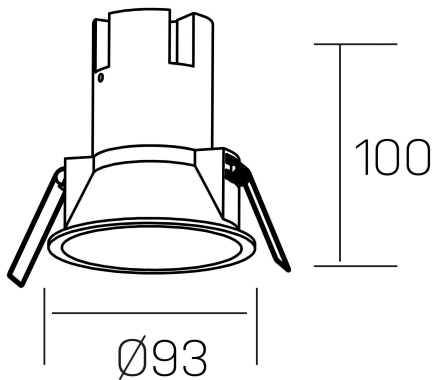

noon
K50800.03.RF.BK-BK.38.ST.8.27.PU

GENERAL DETAILS

INSTALLATION	recessed with frame
FINISHES ALUMINIUM	Black-Black
LIGHT DIRECTION	Fixed
BEAM ANGLE	38°
INT/EXT IP DEGREE	IP 23
MATERIAL	Aluminio/Polycarbonato
IK DEGREE	IK03
UTILIZATION	Indoor
WARRANTY	3 years

ELECTRICAL DETAILS

LAMP	LED
POWER	10W
COLOUR TEMPERATURE	2700K
LUMINOUS FLUX	890 Lm
EFFICACY DIMMING	85 Lm/W
DIMABLE	Push
DRIVER	Remote
CLASS PROTECTION	II
COLOUR RENDERING INDEX	CRI >80
VOLTAGE	220-240 V
FRECUENCIA	50-60 Hz
CURRENT INTENSITY	250 mA
LIFE TIME	50.000 h

GENERAL DIMENSIONS

DIMENSIONS	Ø 93 mm
CUT OUT	Ø 85 mm
HEIGHT	h 100 mm
DIMENSIONES DE EMBALAJE	110 × 105 × 120 mm
PESO NETO	0.25

*Please might expect a max.15% figure reduction in finishes other than white