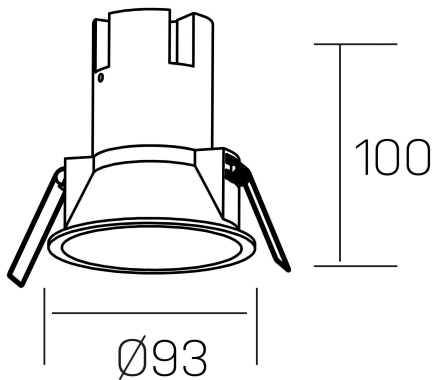

noon
K50800.03.RF.BK-BK.38.ST.8.27.PU

GENERAL DETAILS

INSTALLATION	recessed with frame
FINISHES ALUMINIUM	Black-Black
LIGHT DIRECTION	Fixed
BEAM ANGLE	38°
INT/EXT IP DEGREE	IP 23
MATERIAL	Aluminio/Polycarbonato
IK DEGREE	IK03
UTILIZATION	Indoor
WARRANTY	3 years

ELECTRICAL DETAILS

LAMP	LED
POWER	10W
COLOUR TEMPERATURE	2700K
LUMINOUS FLUX	890 Lm
EFFICACY DIMMING	85 Lm/W
DIMABLE	Push
DRIVER	Remote
CLASS PROTECTION	II
COLOUR RENDERING INDEX	CRI >80
VOLTAGE	220-240 V
FRECUENCIA	50-60 Hz
CURRENT INTENSITY	250 mA
LIFE TIME	35.000 h

GENERAL DIMENSIONS

DIMENSIONS	Ø 93 mm
CUT OUT	Ø 85 mm
HEIGHT	h 100 mm
DIMENSIONES DE EMBALAJE	110 × 105 × 120 mm
PESO NETO	0.25

*Please might expect a max.15% figure reduction in finishes other than white