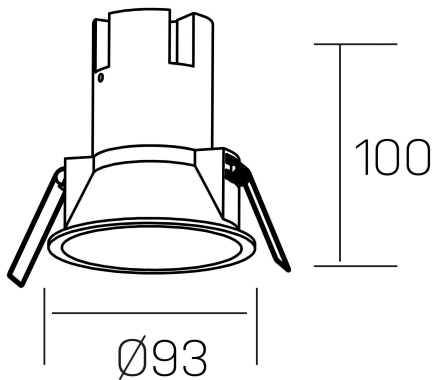

**noon**  
K50800.03.RF.BK-BK.38.ST.8.27.DA

#### GENERAL DETAILS

INSTALLATION	recessed with frame
FINISHES ALUMINIUM	Black-Black
LIGHT DIRECTION	Fixed
BEAM ANGLE	38°
INT/EXT IP DEGREE	IP 23
MATERIAL	Aluminio/Polycarbonato
IK DEGREE	IK03
UTILIZATION	Indoor
WARRANTY	3 years

#### ELECTRICAL DETAILS

LAMP	LED
POWER	10W
COLOUR TEMPERATURE	2700K
LUMINOUS FLUX	890 Lm
EFFICACY DIMMING	85 Lm/W
DIMABLE	DALI
DRIVER	Remote
CLASS PROTECTION	II
COLOUR RENDERING INDEX	CRI >80
VOLTAGE	220-240 V
FRECUENCIA	50-60 Hz
CURRENT INTENSITY	250 mA
LIFE TIME	50.000 h

#### GENERAL DIMENSIONS

DIMENSIONS	Ø 93 mm
CUT OUT	Ø 85 mm
HEIGHT	h 100 mm
DIMENSIONES DE EMBALAJE	110 × 105 × 120 mm
PESO NETO	0.25

\*Please might expect a max.15% figure reduction in finishes other than white