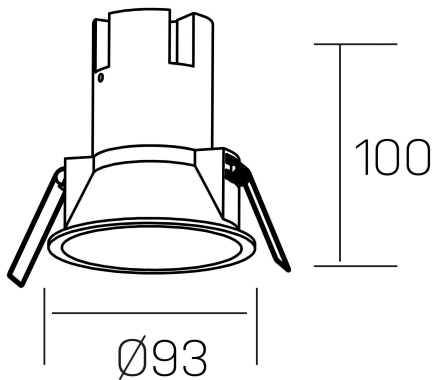

noon
K50800.03.RF.BK-BK.38.ST.8.27.D1

GENERAL DETAILS

INSTALLATION	recessed with frame
FINISHES ALUMINIUM	Black-Black
LIGHT DIRECTION	Fixed
BEAM ANGLE	38°
INT/EXT IP DEGREE	IP 23
MATERIAL	Aluminio/Polycarbonato
IK DEGREE	IK03
UTILIZATION	Indoor
WARRANTY	3 years

ELECTRICAL DETAILS

LAMP	LED
POWER	10W
COLOUR TEMPERATURE	2700K
LUMINOUS FLUX	890 Lm
EFFICACY DIMMING	85 Lm/W
DIMABLE	1.10v
DRIVER	Remote
CLASS PROTECTION	II
COLOUR RENDERING INDEX	CRI >80
VOLTAGE	220-240 V
FRECUENCIA	50-60 Hz
CURRENT INTENSITY	250 mA
LIFE TIME	50.000 h

GENERAL DIMENSIONS

DIMENSIONS	Ø 93 mm
CUT OUT	Ø 85 mm
HEIGHT	h 100 mm
DIMENSIONES DE EMBALAJE	110 × 105 × 120 mm
PESO NETO	0.25

*Please might expect a max.15% figure reduction in finishes other than white