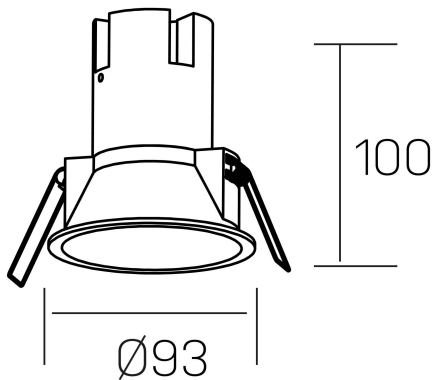

noon
K50800.03.RF.BK-BK.38.ST.8.27.D1

GENERAL DETAILS

INSTALLATION	recessed with frame
FINISHES ALUMINIUM	Black-Black
LIGHT DIRECTION	Fixed
BEAM ANGLE	38°
INT/EXT IP DEGREE	IP 23
MATERIAL	Aluminio/Polycarbonato
IK DEGREE	IK03
UTILIZATION	Indoor
WARRANTY	3 years

ELECTRICAL DETAILS

LAMP	LED
POWER	10W
COLOUR TEMPERATURE	2700K
LUMINOUS FLUX	890 Lm
EFFICACY DIMMING	85 Lm/W
DIMABLE	1.10v
DRIVER	Remote
CLASS PROTECTION	II
COLOUR RENDERING INDEX	CRI >80
VOLTAGE	220-240 V
FRECUENCIA	50-60 Hz
CURRENT INTENSITY	250 mA
LIFE TIME	35.000 h

GENERAL DIMENSIONS

DIMENSIONS	Ø 93 mm
CUT OUT	Ø 85 mm
HEIGHT	h 100 mm
DIMENSIONES DE EMBALAJE	110 × 105 × 120 mm
PESO NETO	0.25

*Please might expect a max.15% figure reduction in finishes other than white