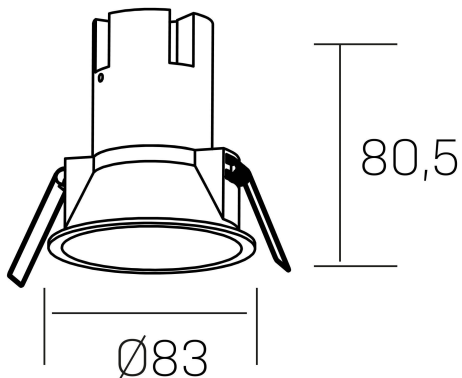

**noon**  
K50800.03.RF.BK-BK.38.ST.8.27

#### GENERAL DETAILS

INSTALLATION	recessed with frame
FINISHES ALUMINIUM	Black-Black
LIGHT DIRECTION	Fixed
BEAM ANGLE	38°
INT/EXT IP DEGREE	IP 23
MATERIAL	Aluminio/Polycarbonato
IK DEGREE	IK03
UTILIZATION	Indoor
WARRANTY	3 years

#### ELECTRICAL DETAILS

LAMP	LED
POWER	10W
COLOUR TEMPERATURE	2700K
LUMINOUS FLUX	890 Lm
EFFICACY DIMMING	85 Lm/W
DIMABLE	No Dim
DRIVER	Remote
CLASS PROTECTION	II
COLOUR RENDERING INDEX	CRI >80
VOLTAGE	220-240 V
FRECUENCIA	50-60 Hz
CURRENT INTENSITY	250 mA
LIFE TIME	50.000 h

#### GENERAL DIMENSIONS

DIMENSIONS	Ø 93 mm
CUT OUT	Ø 85 mm
HEIGHT	h 100 mm
DIMENSIONES DE EMBALAJE	110 × 105 × 120 mm
PESO NETO	0.25

\*Please might expect a max.15% figure reduction in finishes other than white