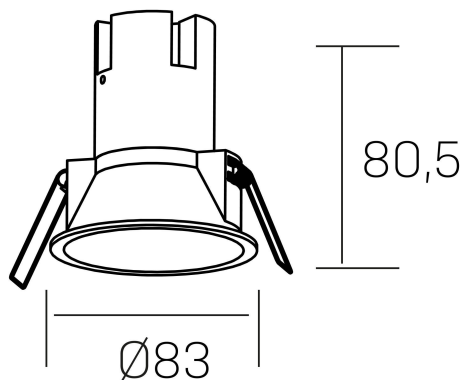

**noon**  
K50800.02.RF.WH-WH.38.ST.8.30.DA

#### GENERAL DETAILS

INSTALLATION	recessed with frame
FINISHES ALUMINIUM	White-White
LIGHT DIRECTION	Fixed
BEAM ANGLE	38°
INT/EXT IP DEGREE	IP 23
MATERIAL	Aluminio/Polycarbonato
IK DEGREE	IK03
UTILIZATION	Indoor
WARRANTY	3 years

#### ELECTRICAL DETAILS

LAMP	LED
POWER	7 W
COLOUR TEMPERATURE	3000K
LUMINOUS FLUX	585 Lm
EFFICACY DIMMING	78 Lm/W
DIMABLE	DALI
DRIVER	Remote
CLASS PROTECTION	II
COLOUR RENDERING INDEX	CRI >80
VOLTAGE	220-240 V
FRECUENCIA	50-60 Hz
CURRENT INTENSITY	160 mA
LIFE TIME	50.000 h

#### GENERAL DIMENSIONS

DIMENSIONS	Ø 83 mm
CUT OUT	Ø 75 mm
HEIGHT	h-835-mm
DIMENSIONES DE EMBALAJE	95 × 95 × 110 mm
PESO NETO	0.15

\*Please might expect a max.15% figure reduction in finishes other than white